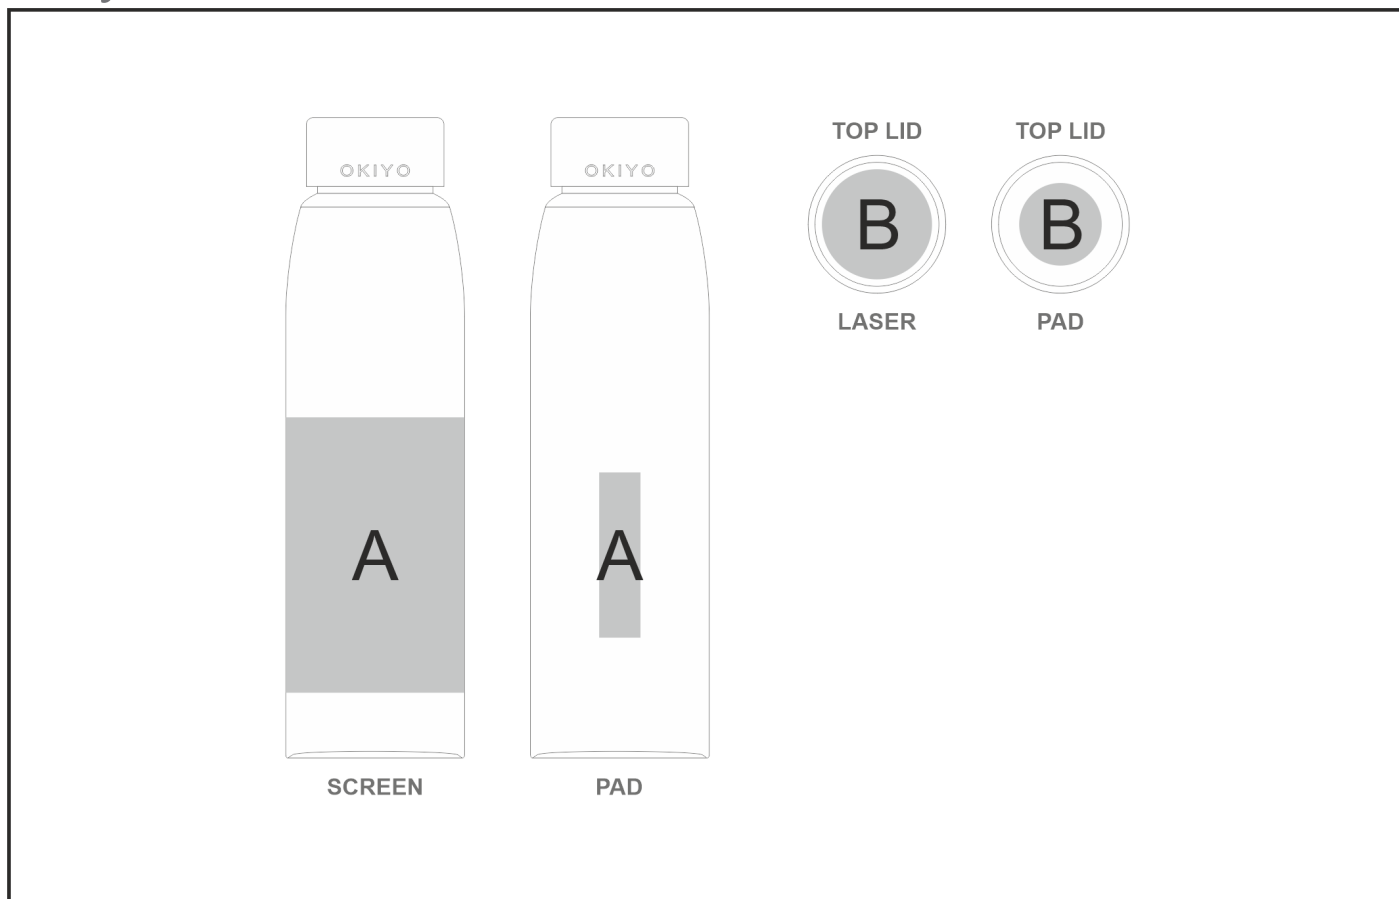

DR-OK-212-B

Okiyo Wabi-Sabi Glass Water Bottle - 500ml

Need to know:

- Includes 1-Colour, 1-Position Screen Wrap (setup fees apply)
- **Print Position & Alignment may be Inconsistent.**
- **Due to tonal variations in the wood the laser engraving will vary from one item to the next and will likely vary in the same item.**
- **Laser Colour: Tonal**

Branding Options:

Position A

1. Screen Wrap (SW)
1 Colour
Size: 120mm wide x 100mm high
2. Pad Printing (PC)
4 Colours
Size: 15mm wide x 60mm high

Position B

1. Laser Engraving (LC)
N/A
Size: 40mm wide x 40mm high
2. Pad Printing (PB)
4 Colours
Size: 30mm wide x 30mm high