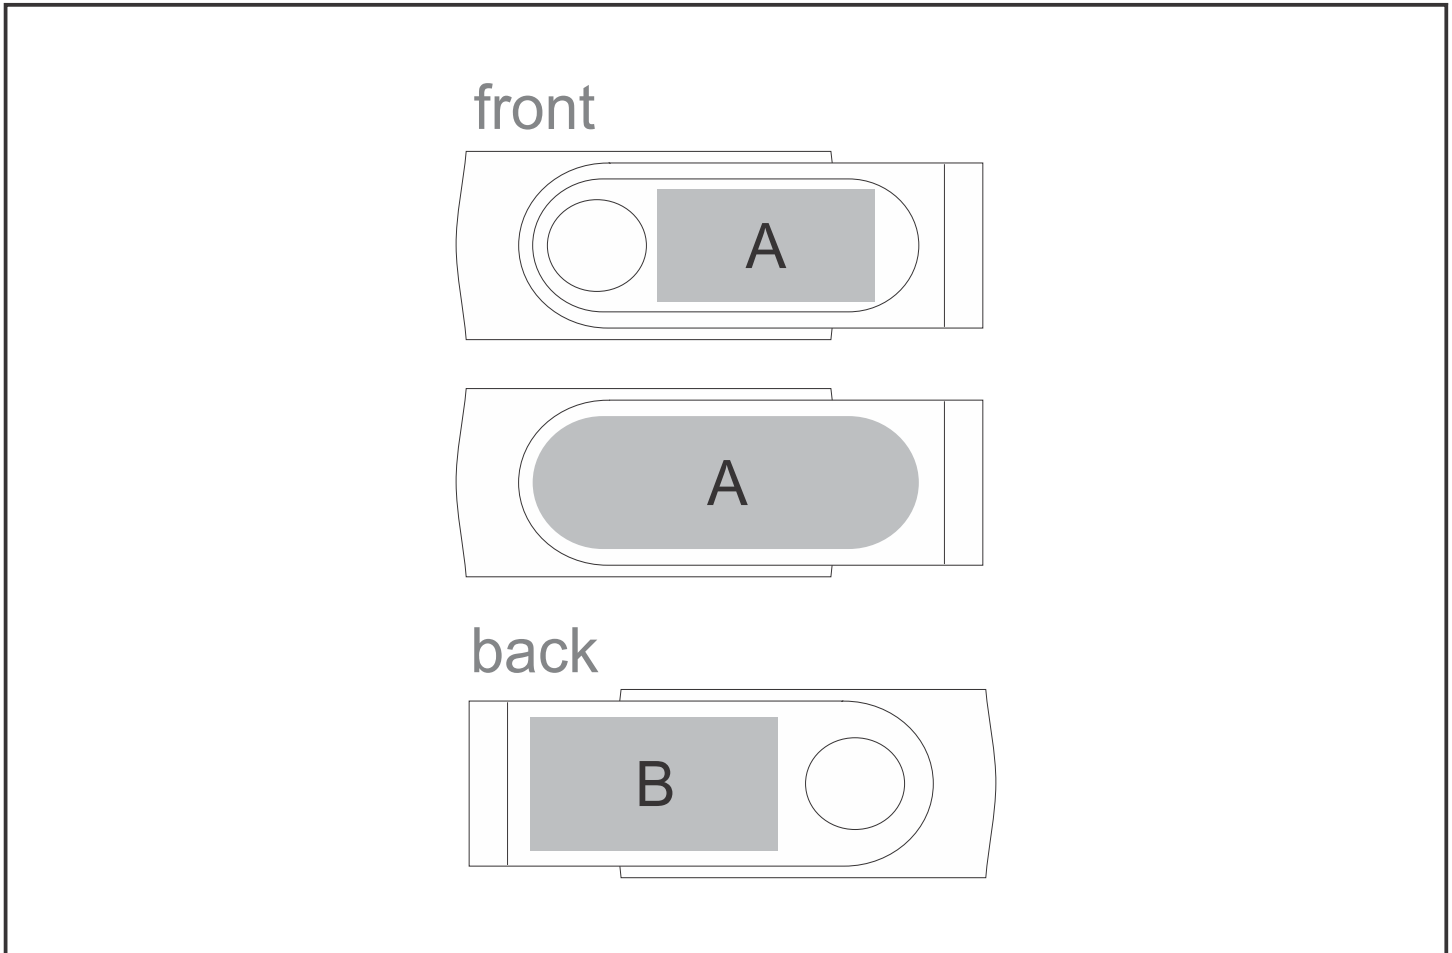

GF-AM-1140-B

Shuffle Dome Flash Drive – 32GB

Need to know:

- Includes 1-Position Domed Sticker on USB (setup fee applies)

- **Laser Colour:** Brown

Branding Options:

Position	Branding Method (Branding Code)	No. of Colours	Dimension
A	Digital Dome Sticker (DB)	Full Colour	39.3mm wide x 13.7mm high
A	Laser Engraving (LB)	N/A	22mm wide x 11mm high
B	Laser Engraving (LB)	N/A	25mm wide x 13mm high