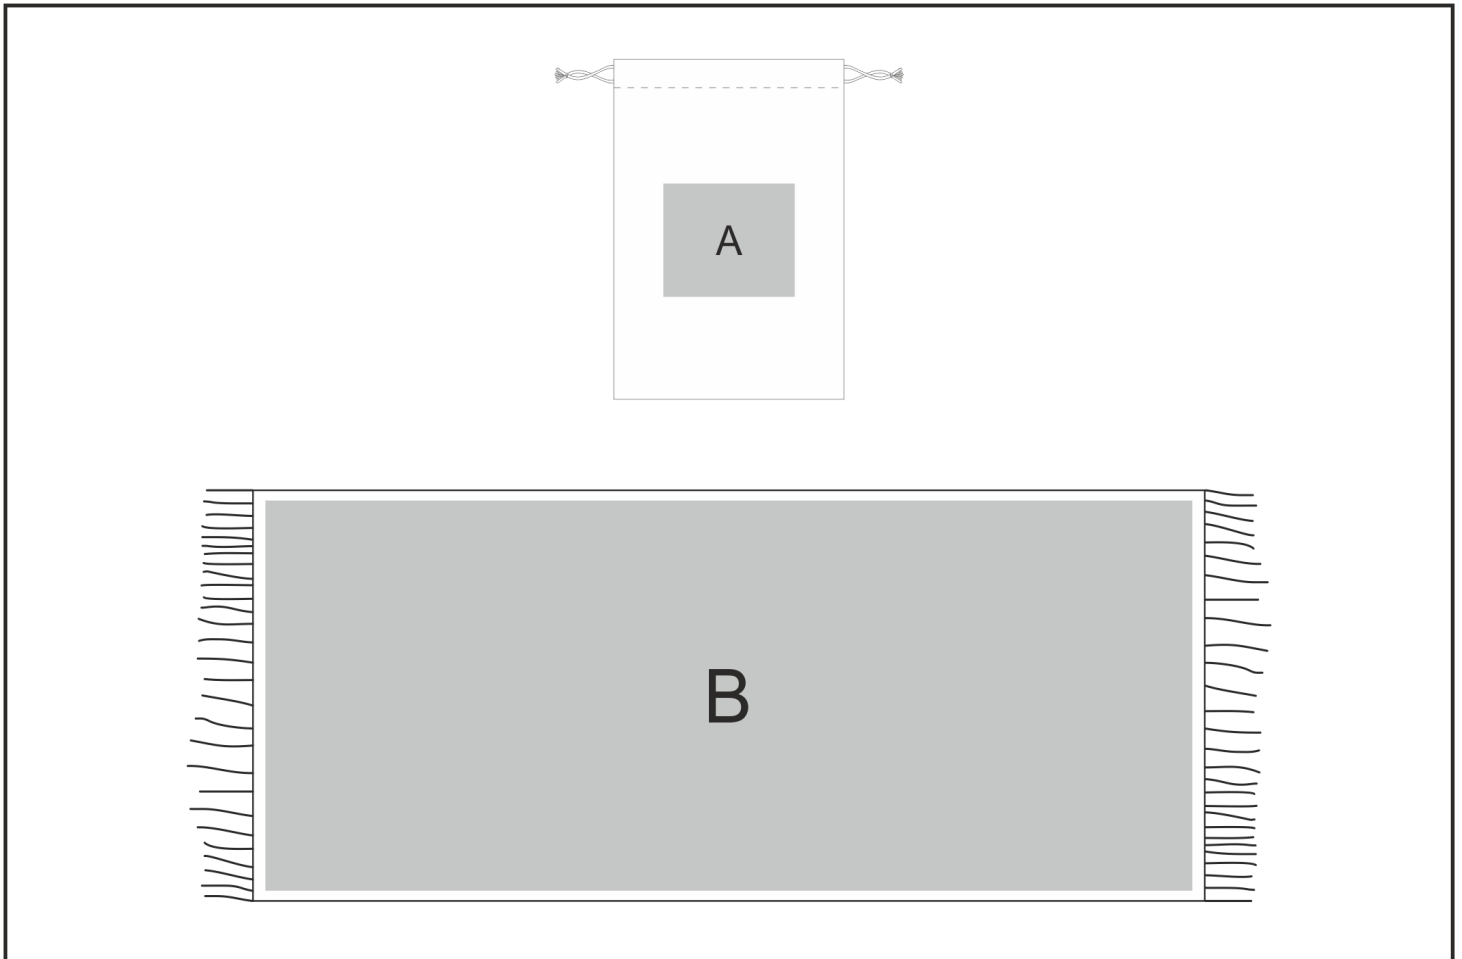

PC-AM-139-B

All Seasons Melange Scarf

Need to know:

- Texture of item may affect the print.
- POS B: Branding Surface Area 160cm x 68cm

Branding Options:

Position	Branding Method (Branding Code)	No. of Colours	Dimension
A	Screen Print (SA)	1 Colour	120mm wide x 100mm high
A	Digital Direct Transfer (DDT-D)	Full Colour	105mm wide x 74mm high
A	Digital Direct Transfer (DDT-A)	Full Colour	120mm wide x 100mm high

B	Screen Print (SA)	1 Colour	250mm wide x 150mm high
B	Digital Transfer Clothing A6 (DTC-A6)	Full Colour	148mm wide x 105mm high
B	Digital Transfer Clothing A5 (DTC-A5)	Full Colour	200mm wide x 150mm high