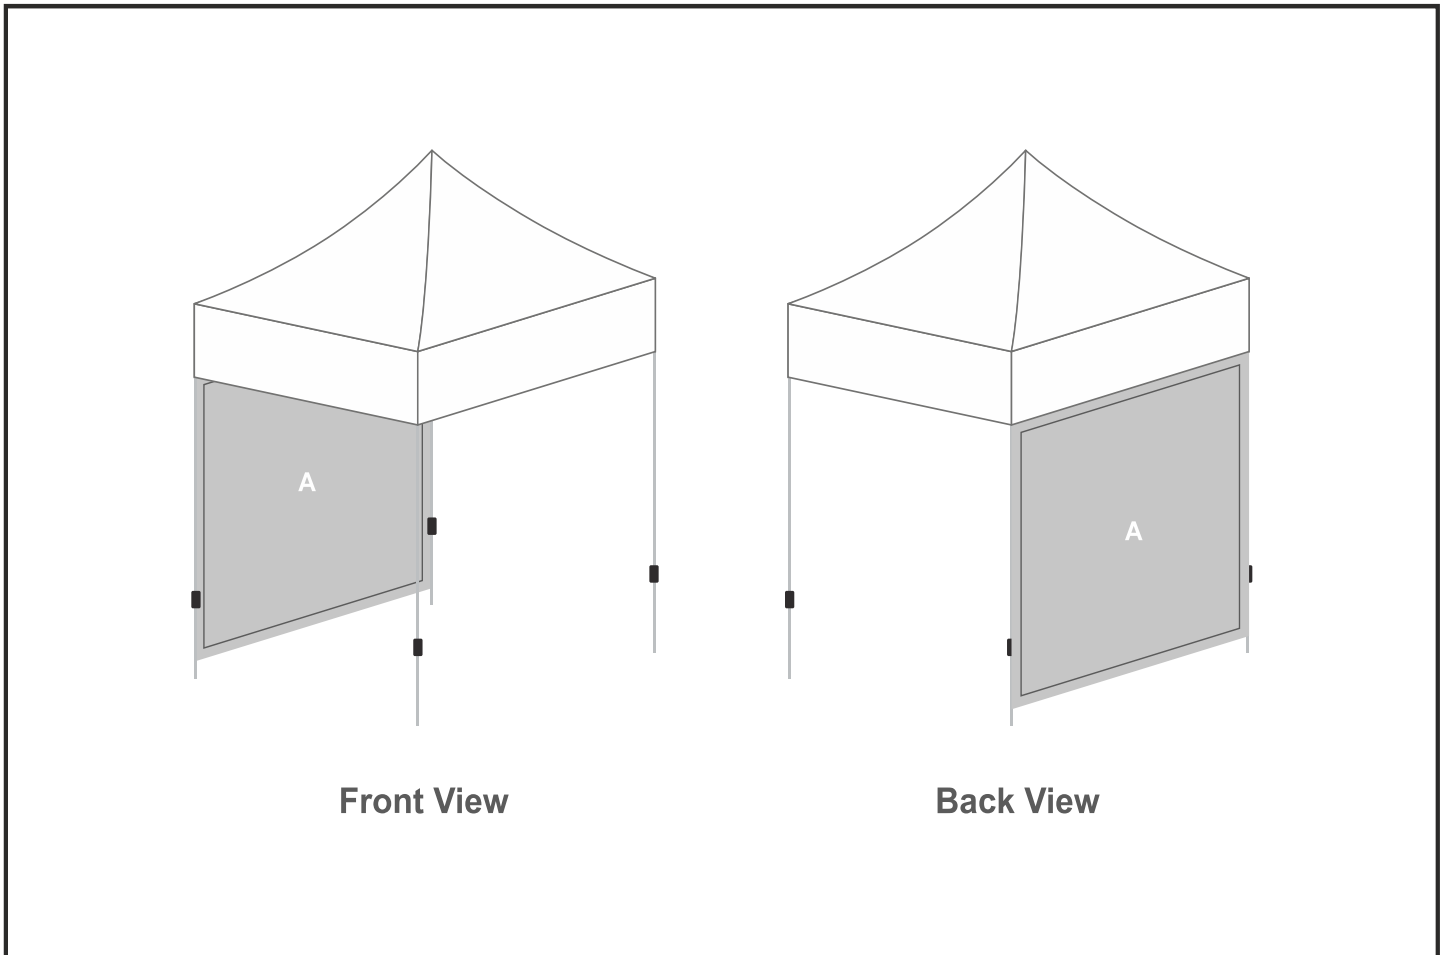

# SKIN-2140

Ovation Gazebo 2 x 2m Petite Full Wall

## Need to know:

- Roof and walls can be printed on one side only. Printed walls can be setup to face inwards or outwards. Please see template for detailed placement.
- Acceptable file types for artwork: .pdf - minimum 100dpi at 100% - 200dpi at 50% - 400dpi at 25%
- Convert all text to curves / paths

## Branding Options:

Position	Branding Method (Branding Code)	No. of Colours	Dimension
A	Digital Display (DD)	Full Colour	2100mm wide x 1956mm high