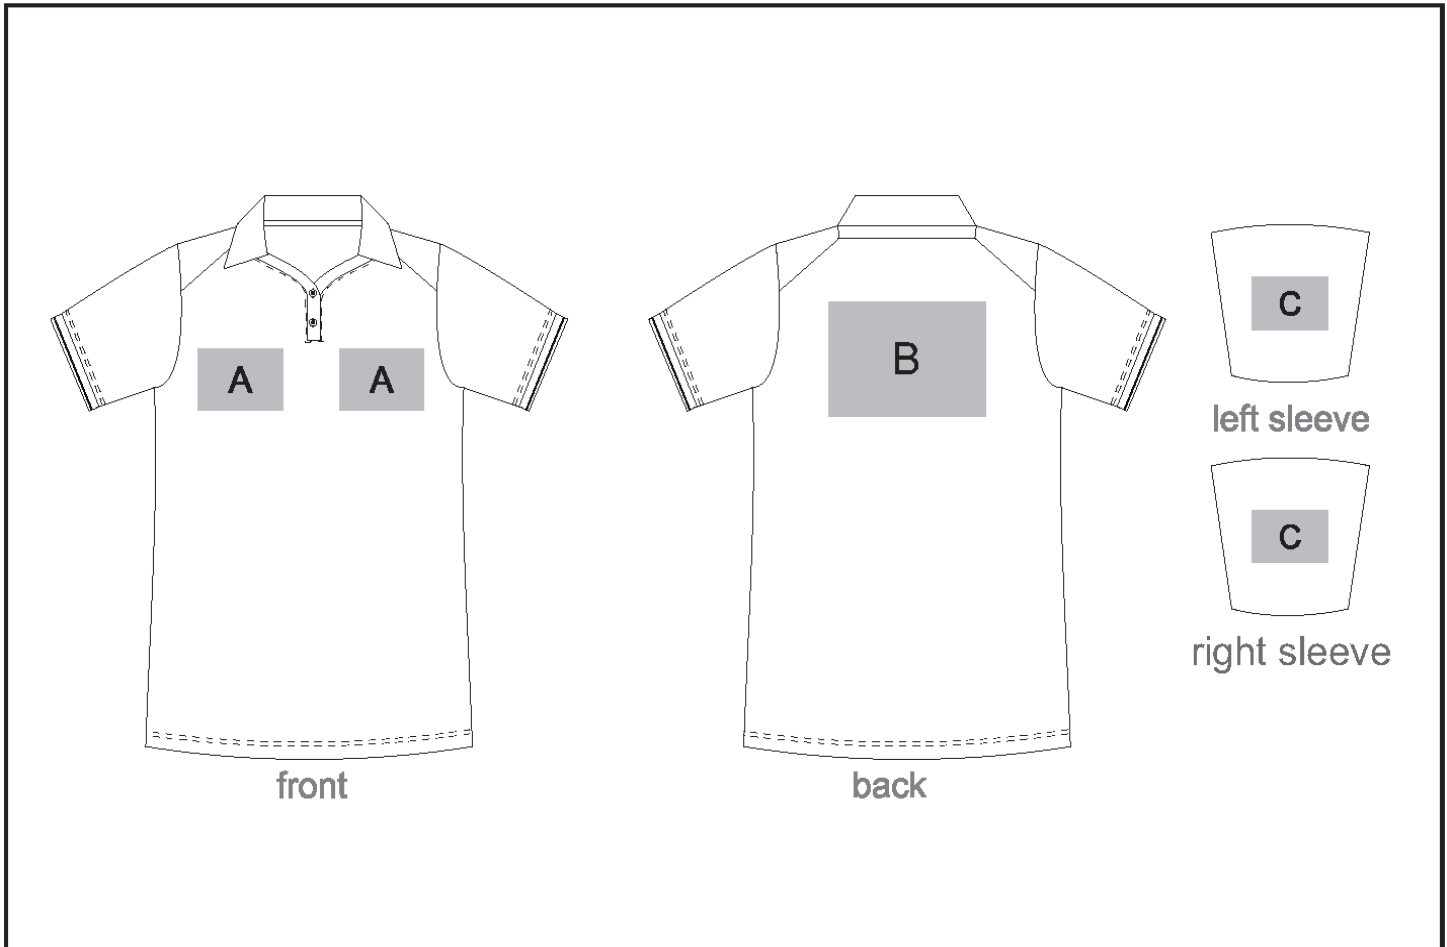

### Need to know:

Includes 1-Position Digital Transfer (setup fee applies)

- DTC/EMB inclusive Parameters: Left/Right Chest or Back = 100mm x 100mm

### Branding Options:

Position	Branding Method (Branding Code)	No. of Colours	Dimension
A	Screen Print (SA)	1 Colour	100mm wide x 80mm high
A	Embroidery (EMB-A)	N/A	100mm wide x 100mm high
A	Digital Transfer Clothing A6 (DTC-A6)	Full Colour	100mm wide x 100mm high
A	Silicone (STP-A)	N/A	30mm wide x 30mm high
A	Silicone (STP-B)	N/A	50mm wide x 50mm high
A	Silicone (STP-C)	N/A	80mm wide x 80mm high
A	Silicone (STP-D)	N/A	100mm wide x 40mm high
B	Screen Print (SA)	1 Colour	260mm wide x 200mm high

B	Embroidery (EMB-A)	N/A	200mm wide x 200mm high
B	Digital Transfer Clothing A6 (DTC-A6)	Full Colour	148mm wide x 105mm high
B	Digital Transfer Clothing A5 (DTC-A5)	Full Colour	210mm wide x 148mm high
B	Silicone (STP-A)	N/A	30mm wide x 30mm high
B	Silicone (STP-B)	N/A	50mm wide x 50mm high
B	Silicone (STP-C)	N/A	80mm wide x 80mm high
B	Silicone (STP-D)	N/A	120mm wide x 40mm high

C	Screen Print (SA)	1 Colour	60mm wide x 60mm high
C	Embroidery (EMB-A)	N/A	80mm wide x 60mm high
C	Digital Transfer Clothing A6 (DTC-A6)	Full Colour	80mm wide x 80mm high
C	Silicone (STP-A)	N/A	30mm wide x 30mm high
C	Silicone (STP-B)	N/A	50mm wide x 50mm high
C	Silicone (STP-C)	N/A	80mm wide x 80mm high