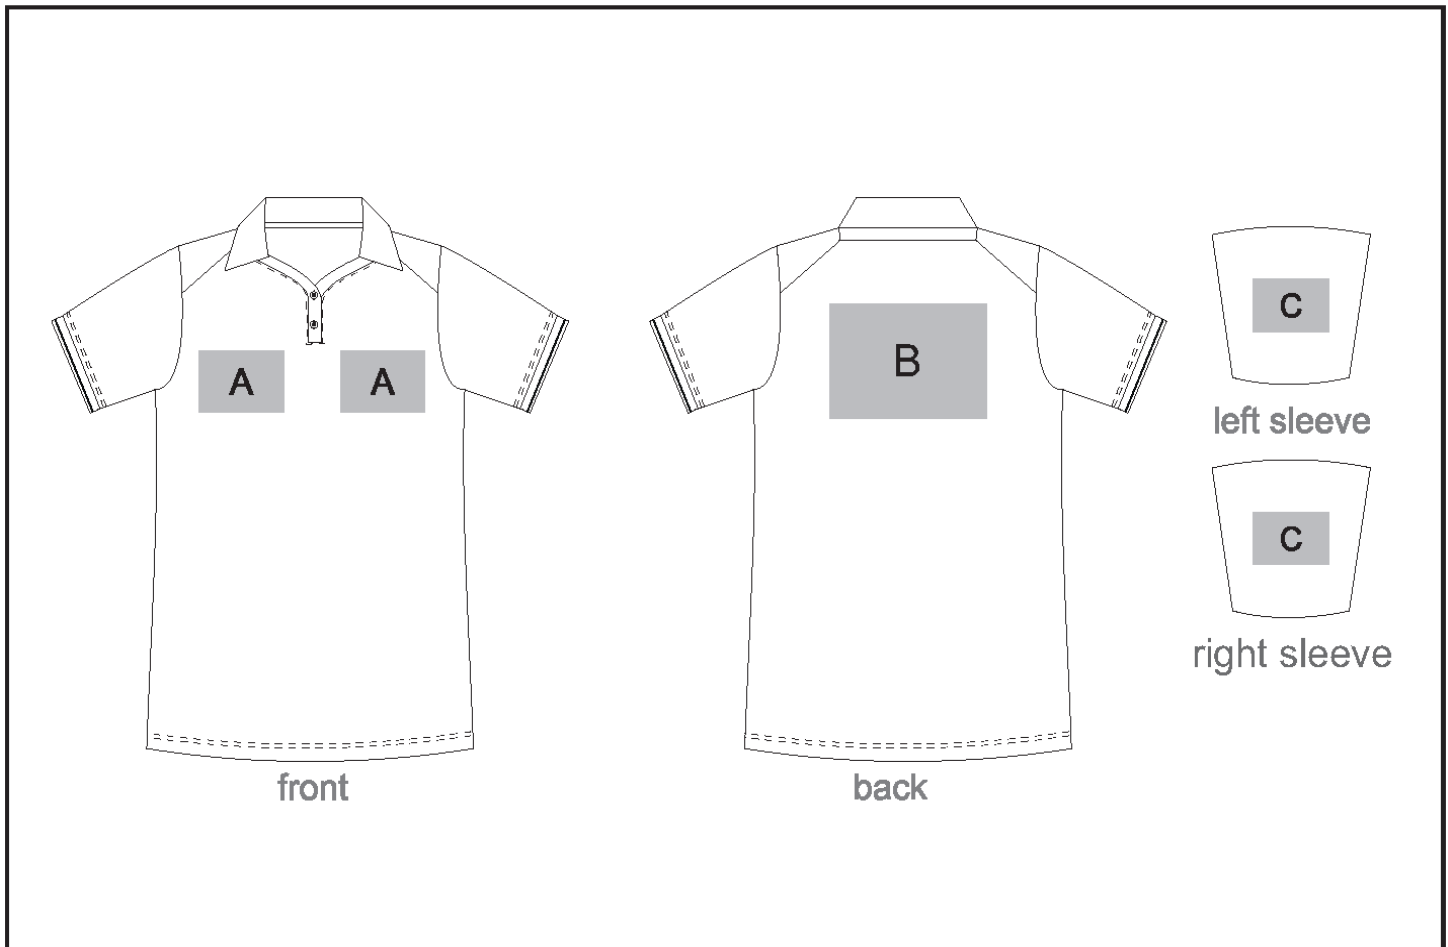

ALT-APM

Mens Apex Golf Shirt

Need to know:

Includes 1-Position Digital Transfer (setup fee applies)

- **DTC/EMB inclusive Parameters:** Left/Right Chest or Back = 100mm x 100mm

Branding Options:

Position	Branding Method (Branding Code)	No. of Colours	Dimension
A	Screen Print (SA)	1 Colour	100mm wide x 80mm high
A	Embroidery (EMB-A)	N/A	100mm wide x 100mm high
A	Digital Transfer Clothing A6 (DTC-A6)	Full Colour	100mm wide x 100mm high
A	Silicone (STP-A)	N/A	30mm wide x 30mm high
A	Silicone (STP-B)	N/A	50mm wide x 50mm high
A	Silicone (STP-C)	N/A	80mm wide x 80mm high
A	Silicone (STP-D)	N/A	100mm wide x 40mm high
B	Screen Print (SA)	1 Colour	260mm wide x 200mm high

B	Embroidery (EMB-A)	N/A	210mm wide x 148mm high
B	Digital Transfer Clothing A6 (DTC-A6)	Full Colour	148mm wide x 105mm high
B	Digital Transfer Clothing A5 (DTC-A5)	Full Colour	210mm wide x 148mm high
B	Silicone (STP-A)	N/A	30mm wide x 30mm high
B	Silicone (STP-B)	N/A	50mm wide x 50mm high
B	Silicone (STP-C)	N/A	80mm wide x 80mm high
B	Silicone (STP-D)	N/A	120mm wide x 40mm high

C	Screen Print (SA)	1 Colour	60mm wide x 60mm high
C	Embroidery (EMB-A)	N/A	80mm wide x 60mm high
C	Digital Transfer Clothing A6 (DTC-A6)	Full Colour	80mm wide x 80mm high
C	Silicone (STP-A)	N/A	30mm wide x 30mm high
C	Silicone (STP-B)	N/A	50mm wide x 50mm high
C	Silicone (STP-C)	N/A	80mm wide x 80mm high