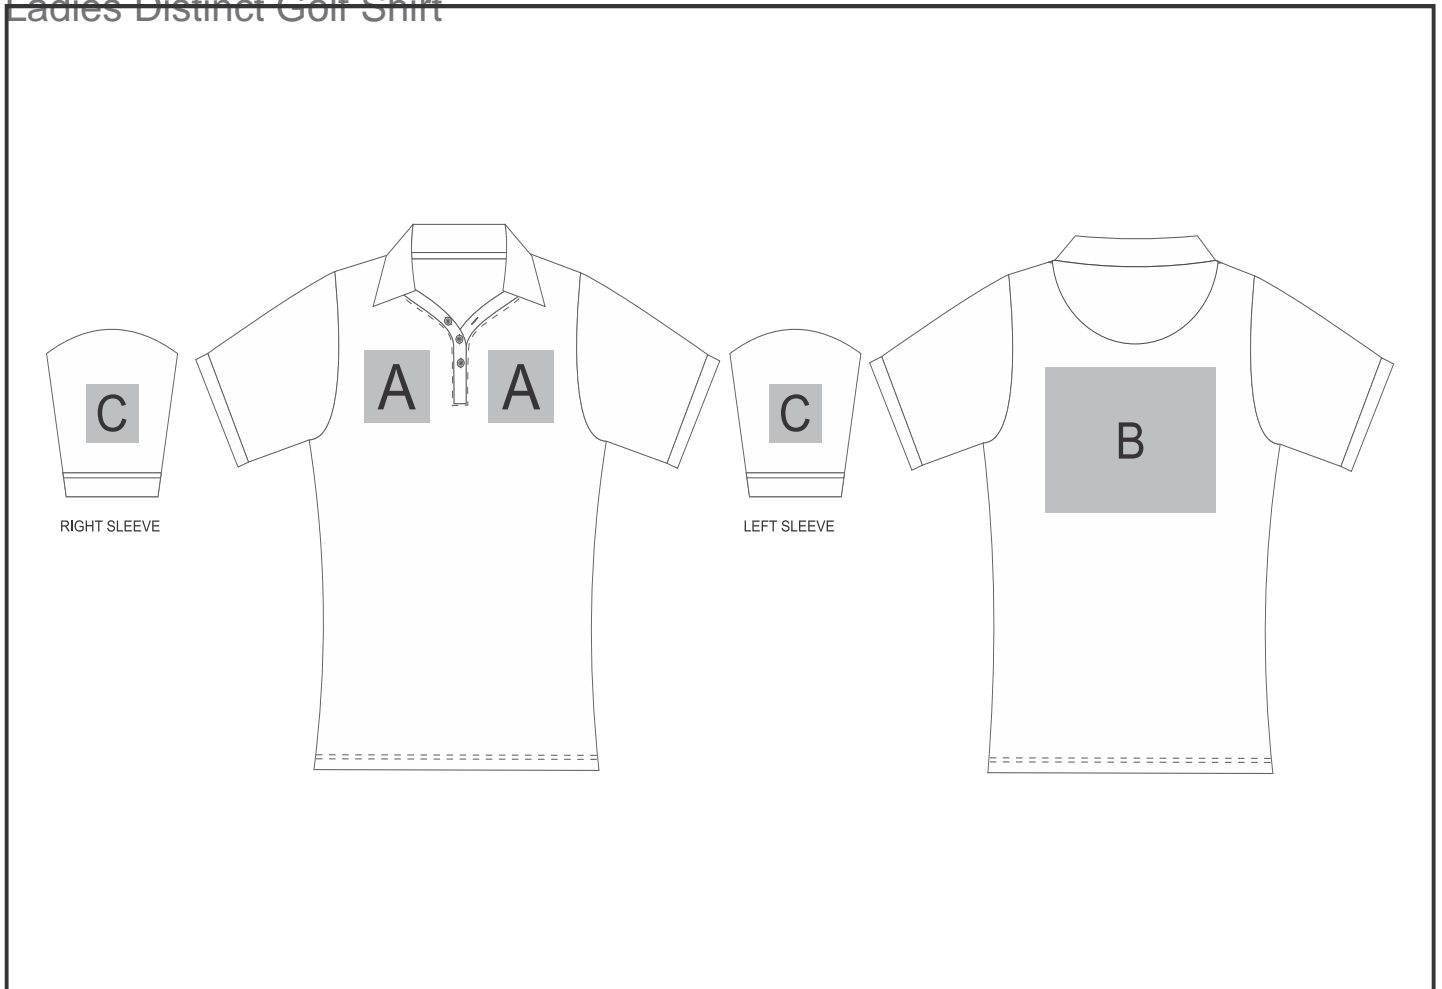

### Need to know:

- Includes 1-Position Digital Transfer (setup fee applies)
- **DTC inclusive Parameters:** Left/Right Chest or Back = 100mm x 100mm

### Branding Options:

Position	Branding Method (Branding Code)	No. of Colours	Dimension
A	Embroidery (EMB-A)	N/A	100mm wide x 100mm high
A	Screen Print (SA)	1 Colour	100mm wide x 80mm high
A	Digital Transfer Clothing A6 (DTC-A6)	Full Colour	100mm wide x 100mm high
A	Silicone (STP-A)	N/A	30mm wide x 30mm high
A	Silicone (STP-B)	N/A	50mm wide x 50mm high
A	Silicone (STP-C)	N/A	80mm wide x 80mm high
A	Silicone (STP-D)	N/A	100mm wide x 40mm high
B	Embroidery (EMB-A)	N/A	200mm wide x 200mm high

B	Screen Print (SA)	1 Colour	260mm wide x 200mm high
B	Digital Transfer Clothing A6 (DTC-A6)	Full Colour	148mm wide x 105mm high
B	Digital Transfer Clothing A5 (DTC-A5)	Full Colour	210mm wide x 148mm high
B	Silicone (STP-A)	N/A	30mm wide x 30mm high
B	Silicone (STP-B)	N/A	50mm wide x 50mm high
B	Silicone (STP-C)	N/A	80mm wide x 80mm high
B	Silicone (STP-D)	N/A	120mm wide x 40mm high

C	Embroidery (EMB-A)	N/A	80mm wide x 60mm high
C	Screen Print (SA)	1 Colour	60mm wide x 60mm high
C	Digital Transfer Clothing A6 (DTC-A6)	Full Colour	80mm wide x 80mm high
C	Silicone (STP-A)	N/A	30mm wide x 30mm high
C	Silicone (STP-B)	N/A	50mm wide x 50mm high
C	Silicone (STP-C)	N/A	80mm wide x 80mm high