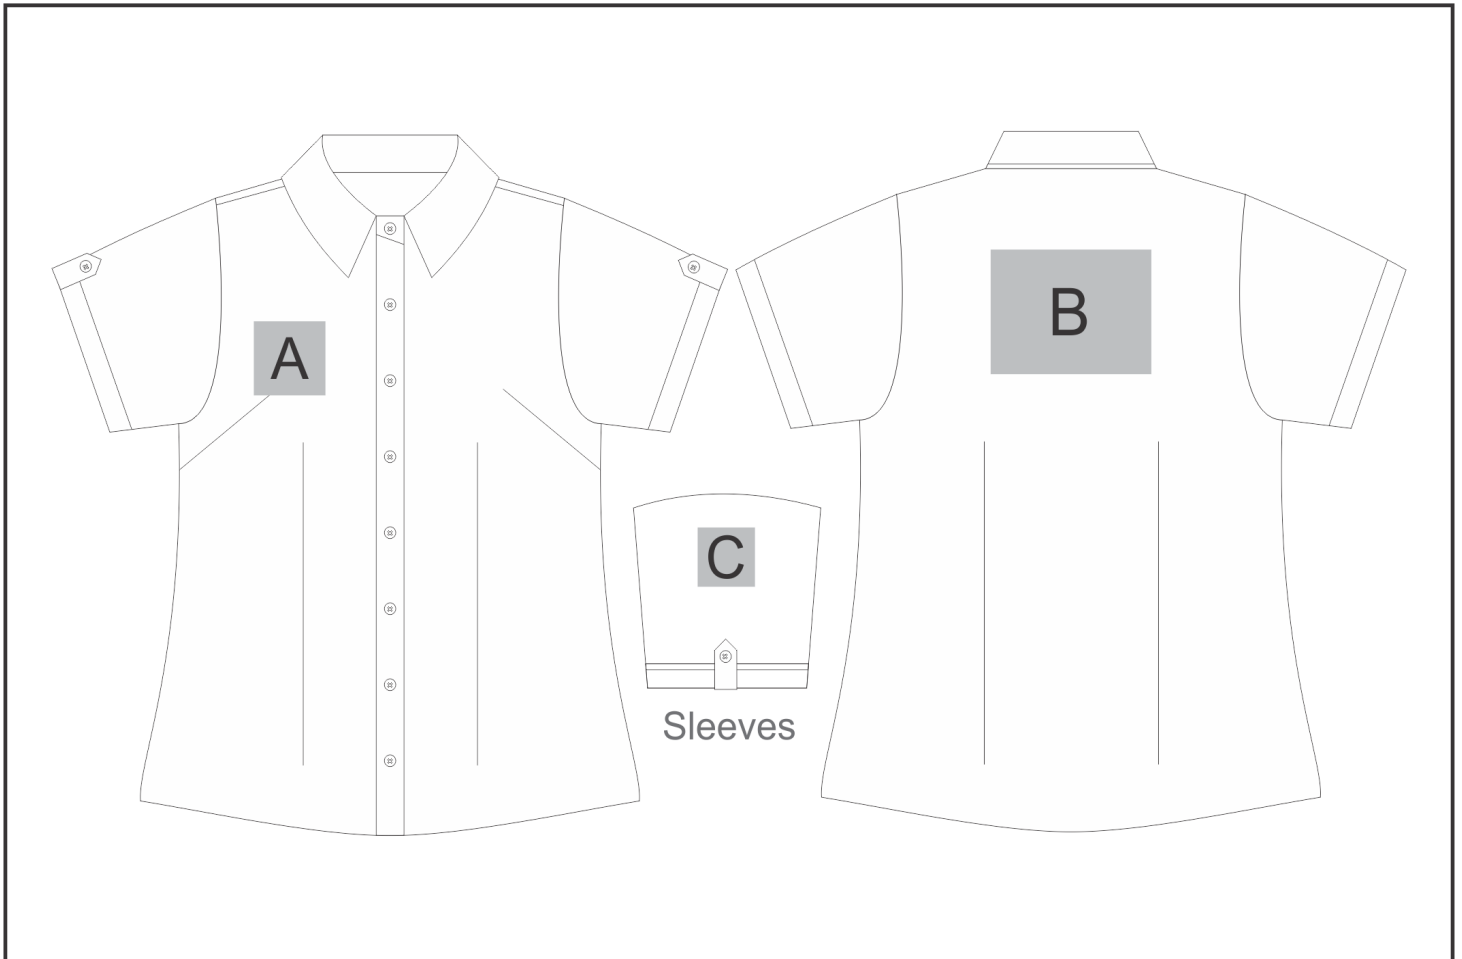

ALT-NALS

Ladies Short Sleeve Northampton Shirt

Need to know:

Includes 1 Position Digital Transfer (setup fee applies)

- Cannot guarantee a 100% straight branding on any clothing item with check or stripe detail
- **DTC/EMB inclusive Parameters:** Left/Right Chest or Back = 100mm x 100mm

Branding Options:

| Position | Branding Method (Branding Code) | No. of Colours | Dimension |
|----------|---------------------------------------|----------------|-------------------------|
| A | Embroidery (EMB-A) | N/A | 100mm wide x 100mm high |
| A | Screen Print (SC) | 1 Colour | 100mm wide x 60mm high |
| A | Digital Transfer Clothing A6 (DTC-A6) | Full Colour | 100mm wide x 100mm high |
| A | Silicone (STP-A) | N/A | 30mm wide x 30mm high |
| A | Silicone (STP-B) | N/A | 50mm wide x 50mm high |
| A | Silicone (STP-C) | N/A | 80mm wide x 80mm high |

| | | | |
|---|------------------|-----|------------------------|
| A | Silicone (STP-D) | N/A | 100mm wide x 40mm high |
|---|------------------|-----|------------------------|

| | | | |
|---|---------------------------------------|-------------|-------------------------|
| B | Embroidery (EMB-A) | N/A | 200mm wide x 200mm high |
| B | Screen Print (SC) | 1 Colour | 200mm wide x 150mm high |
| B | Digital Transfer Clothing A6 (DTC-A6) | Full Colour | 148mm wide x 105mm high |
| B | Digital Transfer Clothing A5 (DTC-A5) | Full Colour | 210mm wide x 148mm high |
| B | Silicone (STP-A) | N/A | 30mm wide x 30mm high |
| B | Silicone (STP-B) | N/A | 50mm wide x 50mm high |
| B | Silicone (STP-C) | N/A | 80mm wide x 80mm high |
| B | Silicone (STP-D) | N/A | 120mm wide x 40mm high |