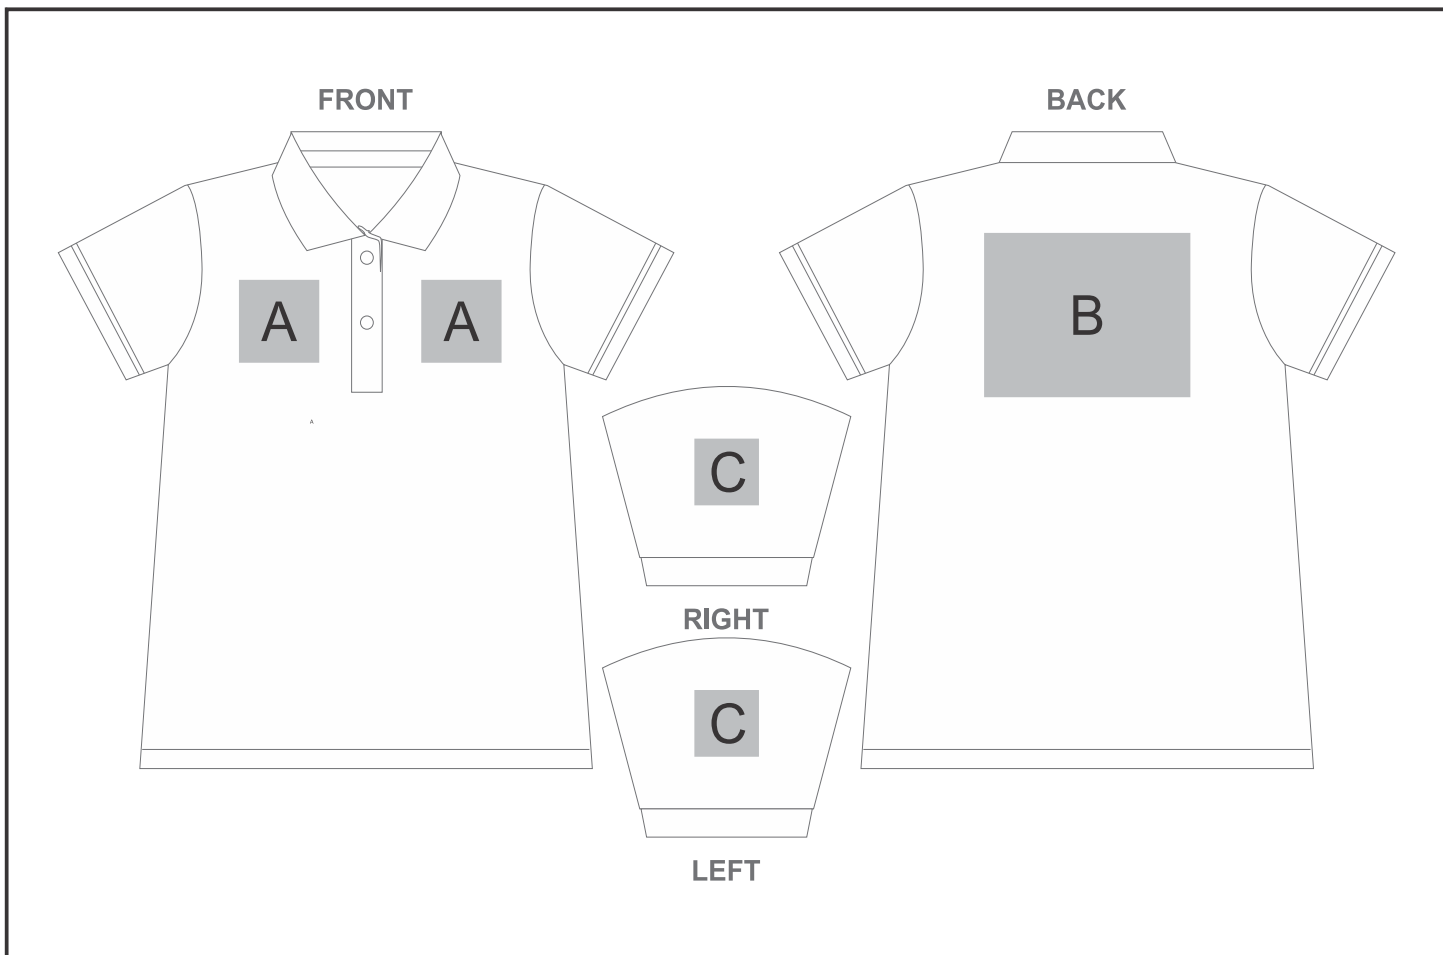

ALT-TRM

Mens Tournament Golf Shirt

Also available in

Check Logo24
guide and t's & c's

Need to know:

- Includes 1-Position Digital Transfer (setup fees apply).
- Sublimation on white garments only.
- No Laser on White, Black and Navy garments.
- **Laser colour:** Tonal
- **DTC inclusive Parameters:** Left/Right Chest or Back = 100mm x 100mm.

Branding Options:

Position	Branding Method (Branding Code)	No. of Colours	Dimension
A	Embroidery (EMB-A)	N/A	100mm wide x 100mm high
A	Screen Print (SA)	6 Colours	100mm wide x 80mm high
A	Digital Transfer Clothing A6 (DTC-A6)	Full Colour	100mm wide x 100mm high
A	Laser Engraving (LG)	N/A	100mm wide x 80mm high
A	Debossing Clothing (BOS-C)	N/A	100mm wide x 80mm high
A	Silicone (STP-A)	N/A	30mm wide x 30mm high
A	Silicone (STP-B)	N/A	50mm wide x 50mm high

A	Silicone (STP-C)	N/A	80mm wide x 80mm high
A	Silicone (STP-D)	N/A	100mm wide x 40mm high
A	Sublimation (SUB-A)	Full Colour	100mm wide x 80mm high

B	Embroidery (EMB-A)	N/A	200mm wide x 200mm high
B	Screen Print (SA)	6 Colours	260mm wide x 200mm high
B	Digital Transfer Clothing A6 (DTC-A6)	Full Colour	105mm wide x 148mm high
B	Digital Transfer Clothing A5 (DTC-A5)	Full Colour	210mm wide x 148mm high
B	Silicone (STP-A)	N/A	30mm wide x 30mm high
B	Silicone (STP-B)	N/A	50mm wide x 50mm high
B	Silicone (STP-C)	N/A	80mm wide x 80mm high
B	Silicone (STP-D)	N/A	120mm wide x 40mm high
B	Sublimation (SUB-A)	Full Colour	148mm wide x 105mm high
B	Sublimation (SUB-C)	Full Colour	260mm wide x 20mm high

C	Embroidery (EMB-A)	N/A	50mm wide x 50mm high
C	Screen Print (SA)	6 Colours	60mm wide x 60mm high
C	Digital Transfer Clothing A6 (DTC-A6)	Full Colour	50mm wide x 50mm high
C	Debossing Clothing (BOS-C)	N/A	50mm wide x 30mm high
C	Silicone (STP-A)	N/A	30mm wide x 30mm high
C	Silicone (STP-B)	N/A	50mm wide x 50mm high
C	Sublimation (SUB-A)	Full Colour	60mm wide x 60mm high