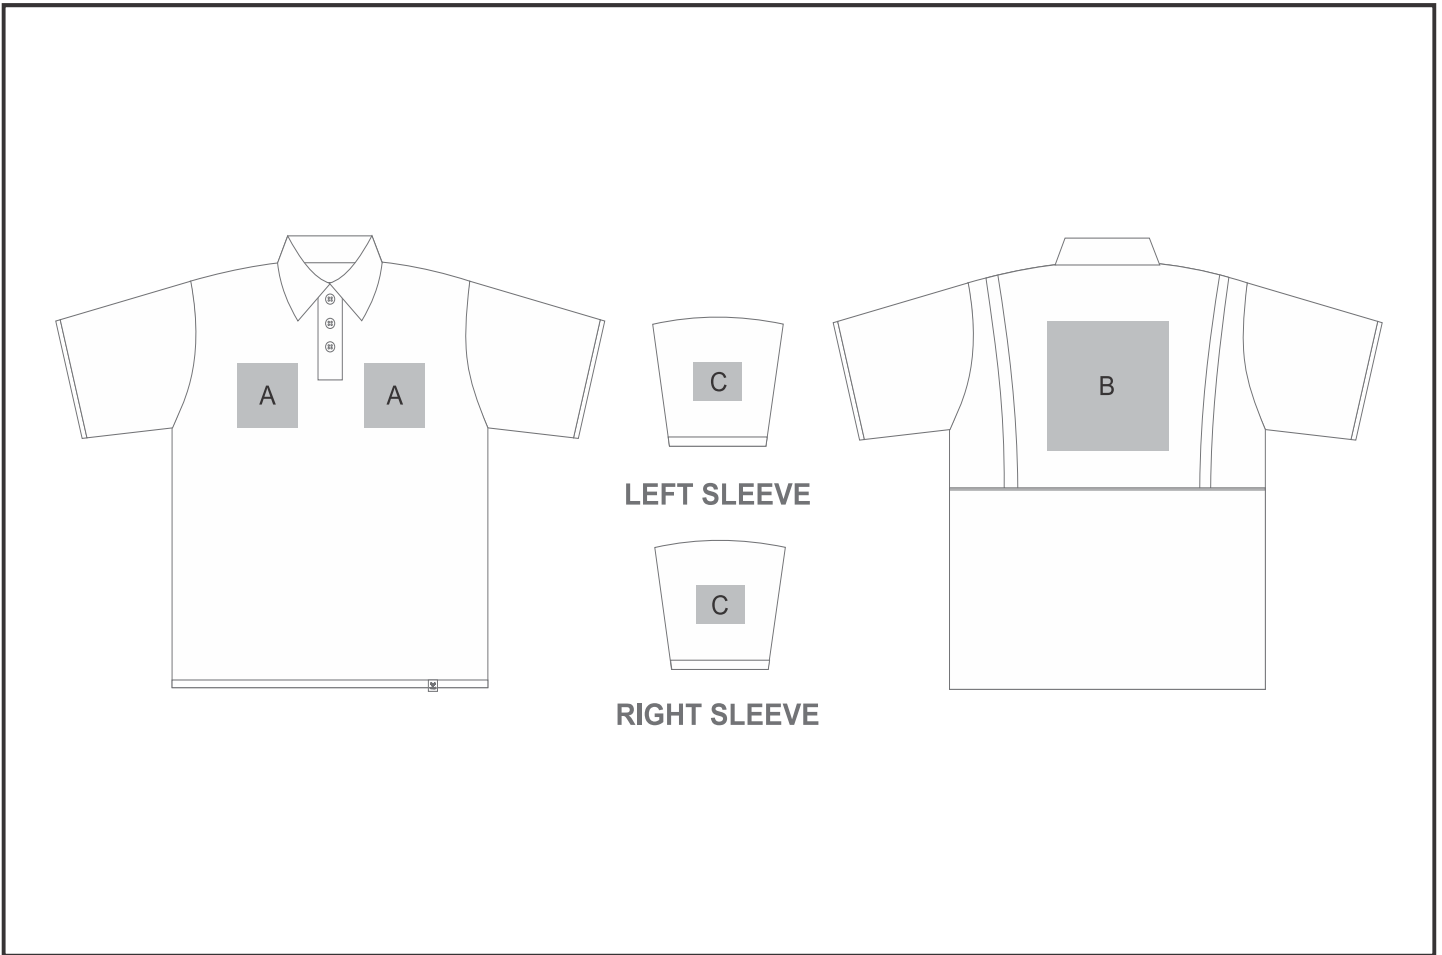

GS-UT-291-A

Mens Letaba Golf Shirt

Need to know:

- Includes 1-Position Digital Transfer OR Includes 1-Position Embroidery (setup fees apply)
- **EMB/DTC Inclusive Parameters:** Left/Right Chest or Back = 100mm x 100mm.
- **Screen:** Due to the loose back panel, we cannot guarantee the branding on position B will be 100% straight

Branding Options:

Position	Branding Method (Branding Code)	No. of Colours	Dimension
A	Embroidery (EM-CLOTHING)	N/A	100mm wide x 100mm high
A	Screen Print (SA)	2 Colours	100mm wide x 80mm high
A	Digital Transfer Clothing A6 (DTC-A6)	Full Colour	100mm wide x 100mm high
A	Silicone (STP-A)	N/A	30mm wide x 30mm high
A	Silicone (STP-B)	N/A	50mm wide x 50mm high
A	Silicone (STP-C)	N/A	80mm wide x 60mm high
A	Silicone (STP-D)	N/A	100mm wide x 40mm high
B	Embroidery (EM-CLOTHING)	N/A	130mm wide x 80mm high

B	Screen Print (SA)	2 Colours	190mm wide x 100mm high
B	Digital Transfer Clothing A6 (DTC-A6)	Full Colour	105mm wide x 148mm high
B	Digital Transfer Clothing A5 (DTC-A5)	Full Colour	200mm wide x 148mm high
B	Digital Transfer Clothing A4 (DTC-A4)	Full Colour	200mm wide x 200mm high
B	Silicone (STP-A)	N/A	30mm wide x 30mm high
B	Silicone (STP-B)	N/A	50mm wide x 50mm high
B	Silicone (STP-C)	N/A	80mm wide x 60mm high
B	Silicone (STP-D)	N/A	100mm wide x 40mm high

C	Embroidery (EM-CLOTHING)	N/A	80mm wide x 60mm high
C	Screen Print (SA)	2 Colours	60mm wide x 60mm high
C	Digital Transfer Clothing A6 (DTC-A6)	Full Colour	80mm wide x 80mm high
C	Silicone (STP-A)	N/A	30mm wide x 30mm high
C	Silicone (STP-B)	N/A	50mm wide x 40mm high
C	Silicone (STP-C)	N/A	60mm wide x 40mm high