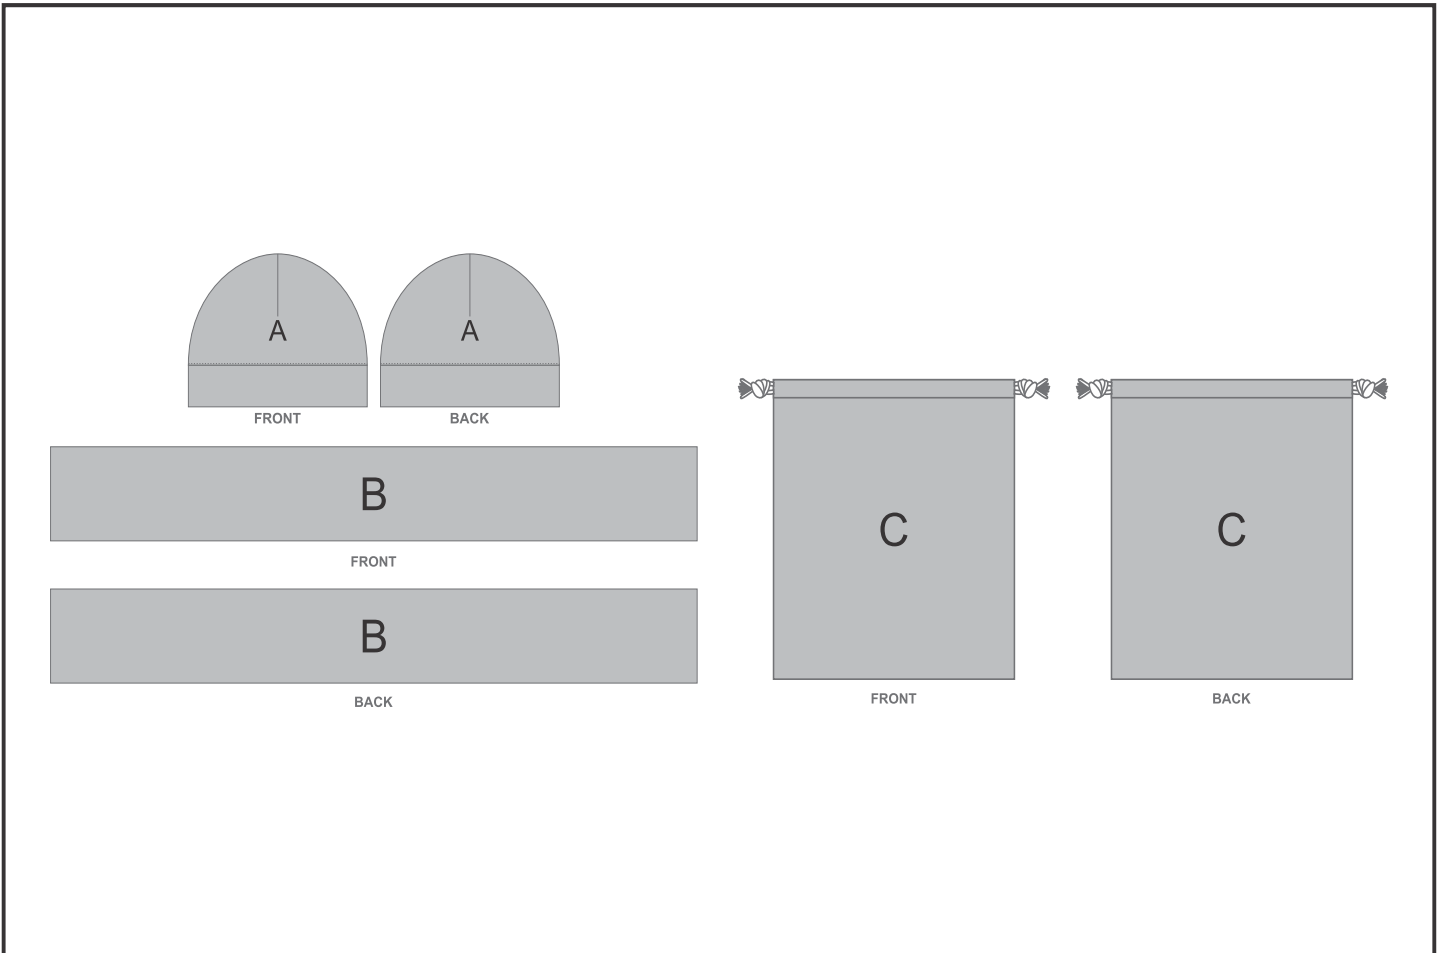

GT-HP-1-G

Hoppla Snug Season Set

Need to know:

- Includes 1-Position Sublimation on Beanie, Scarf & Drawstring Bag(setup fees apply)

- **Please Note:** We cannot guarantee 100% logo Alignment on all Brandable Panels.

Branding Options:

Position	Branding Method (Branding Code)	No. of Colours	Dimension
A	Custom Sublimation A (CPSUB-A)	Full Colour	641mm wide x 391mm high
B	Custom Sublimation A (CPSUB-A)	Full Colour	1831mm wide x 550mm high
C	Custom Sublimation A (CPSUB-A)	Full Colour	250mm wide x 555mm high