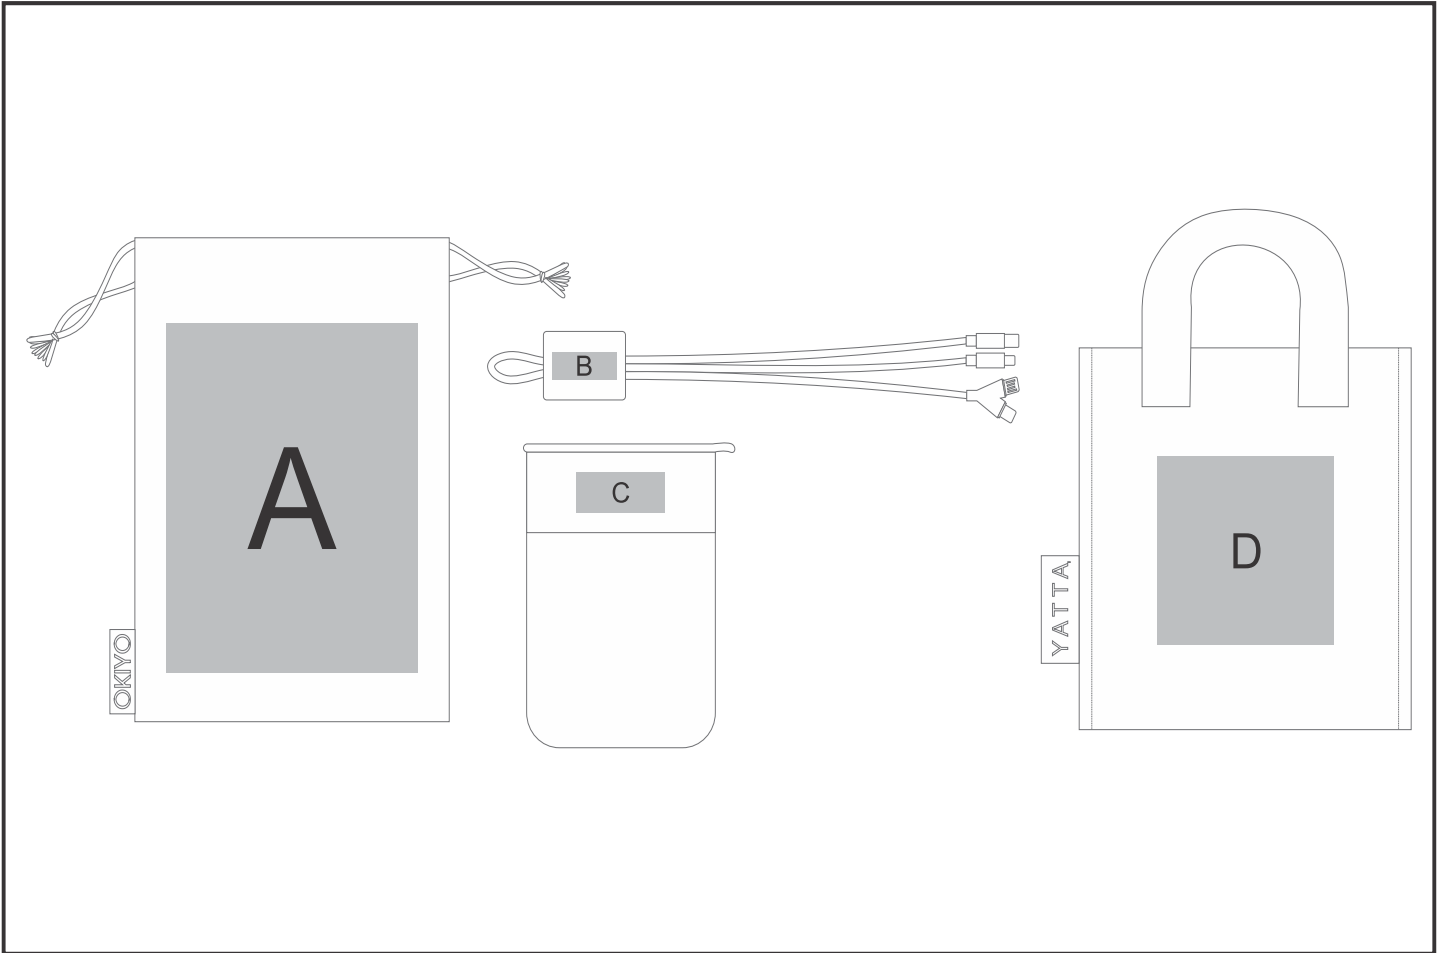

# GH-YT-100-B

Yatta Sweet Sip Hamper

## Need to know:

- Includes 1-Colour 1-Position Screen Print on Pouch & Bag AND 1-Position Laser Engraving on Charging Cable AND 1-Colour 1-Position Pad Print on Tumbler (setup fee applies)

- **Laser Colour:** Pos B - Black | Pos C - White
- Texture may affect the print on Bag and Pouch
- We can only brand "**WHITE**" or "**BLACK**" on the bag

## Branding Options:

Position	Branding Method (Branding Code)	No. of Colours	Dimension
A	Screen Print (SA)	1 Colour	80mm wide x 80mm high
A	Digital Direct Transfer (DDT-D)	Full Colour	100mm wide x 74mm high
A	Digital Direct Transfer (DDT-A)	Full Colour	100mm wide x 130mm high

B	Laser Engraving (LC)	N/A	25mm wide x 10mm high
B	Pad Printing (PB)	4 Colours	25mm wide x 5mm high

C	Pad Printing (PB)	4 Colours	35mm wide x 15mm high
---	-------------------	-----------	-----------------------