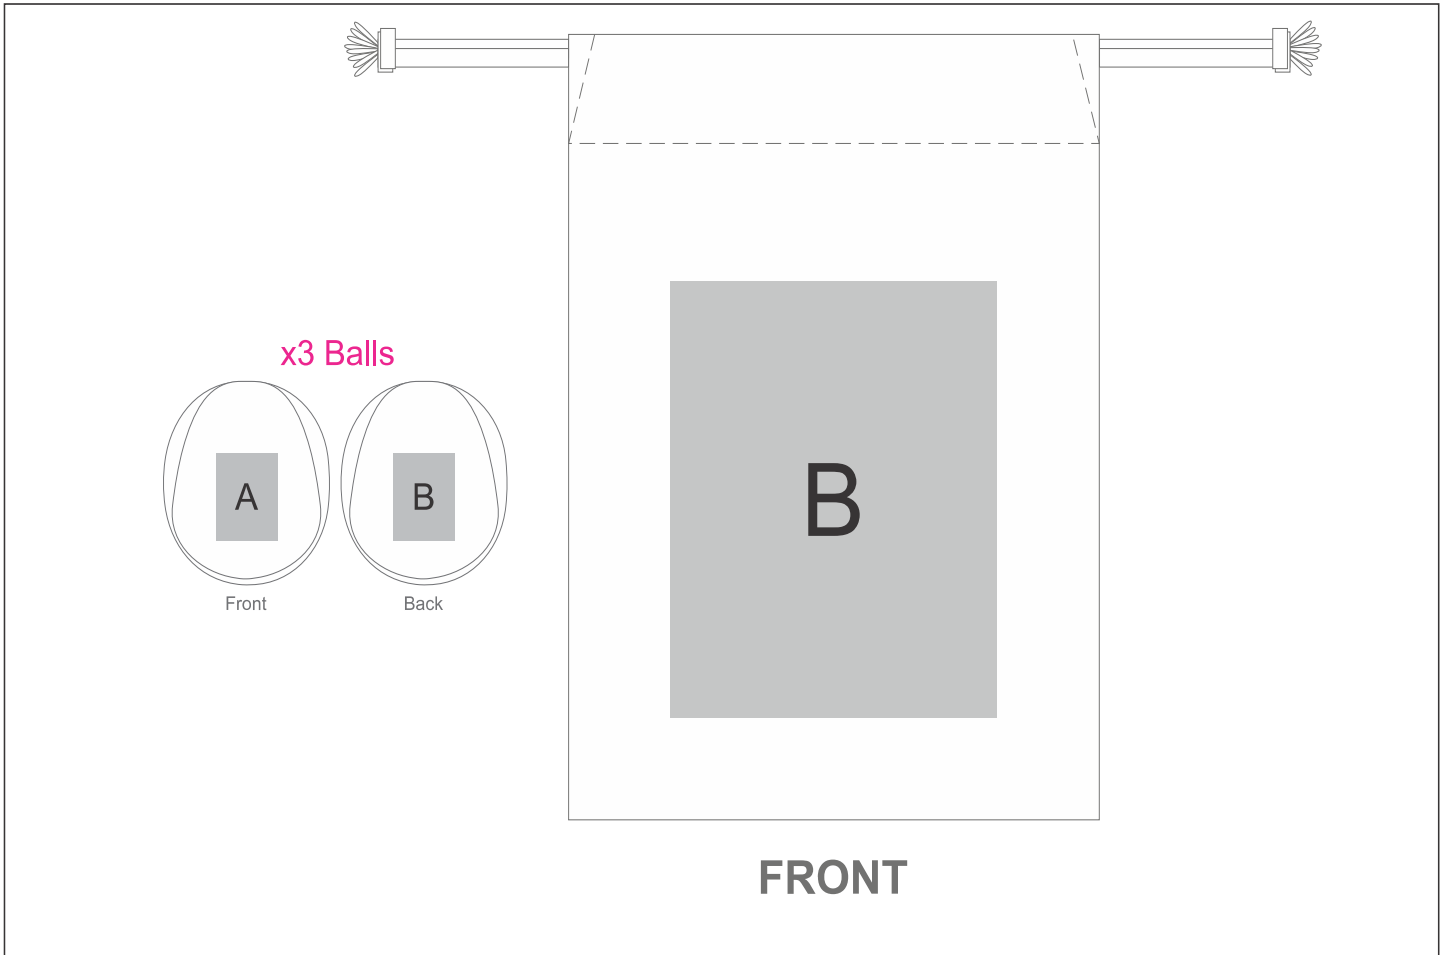

GF-AL-1415-B

Altitude Jeremiah Juggling Set

Need to know:

- Includes 1-Colour 1-Position Pad Print on Balls AND 1-Colour 1-Position Screen Print on Bag (setup fees apply)
- **Branding will not be consistency**
- **Texture of the item may affect the quality of screen print**

Branding Options:

Position	Branding Method (Branding Code)	No. of Colours	Dimension
A	Pad Printing (PC)	1 Colour	20mm wide x 15mm high

B	Pad Printing (PC)	1 Colour	20mm wide x 15mm high
B	Screen Print (SB)	1 Colour	75mm wide x 100mm high
B	Digital Direct Transfer (DDT-D)	Full Colour	75mm wide x 100mm high
B	Digital Direct Transfer (DDT-A)	Full Colour	80mm wide x 100mm high