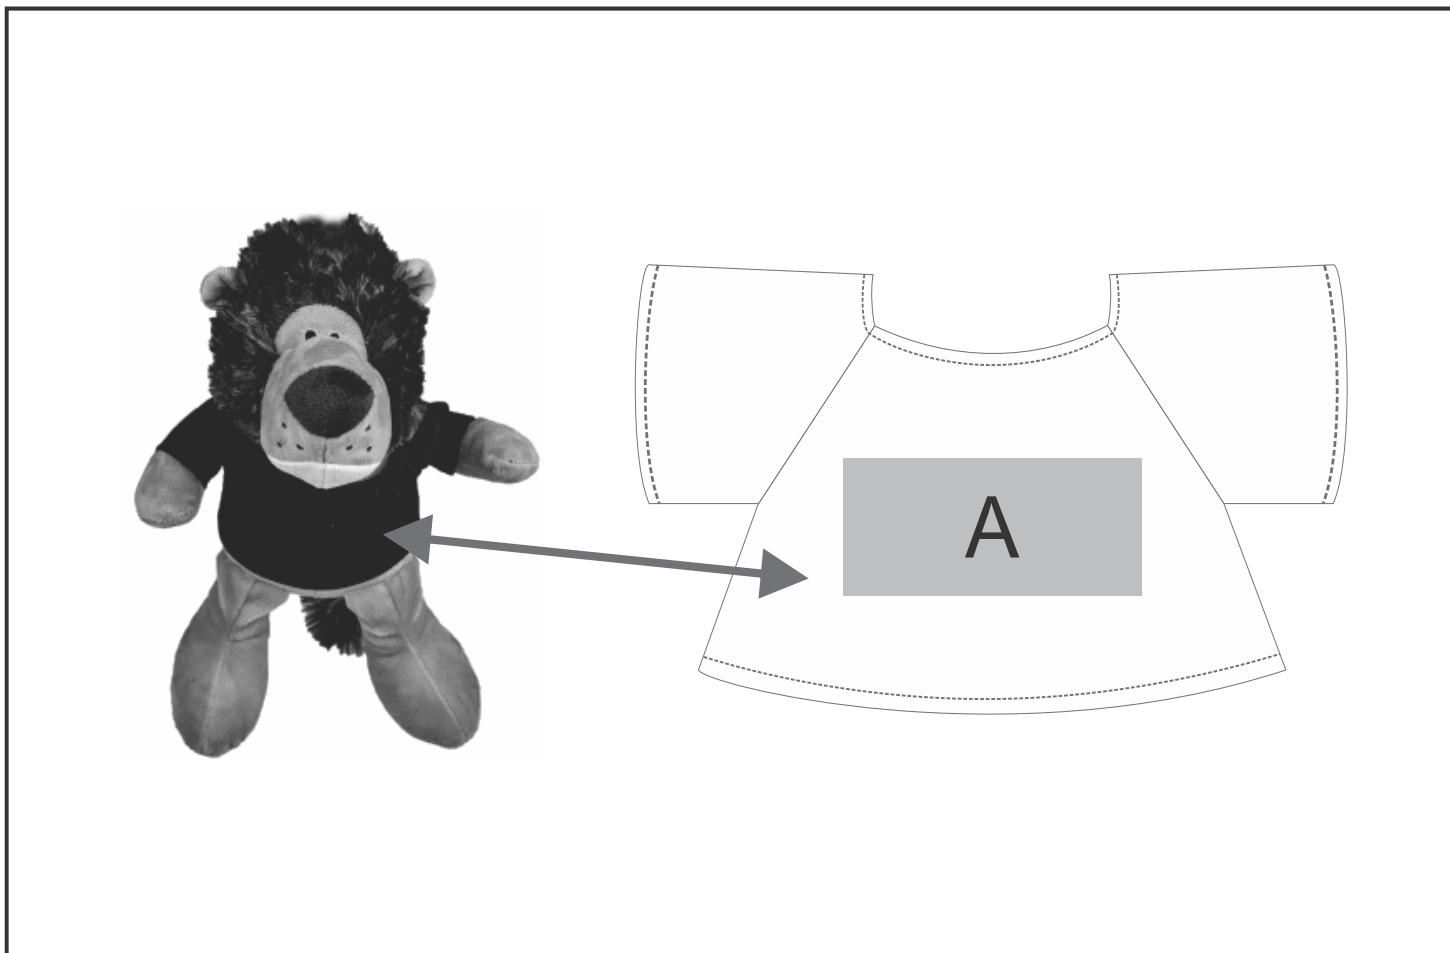

GP-AL-113-B

Altitude Simba Plush Toy

Need to know:

- Includes 1-Colour, 1-Position Screen Print (setup fee applies)

Branding Options:

Position	Branding Method (Branding Code)	No. of Colours	Dimension
A	Screen Print (SB)	1 Colour	80mm wide x 35mm high
A	Digital Transfer Clothing A6 (DTC-A6)	Full Colour	50mm wide x 35mm high