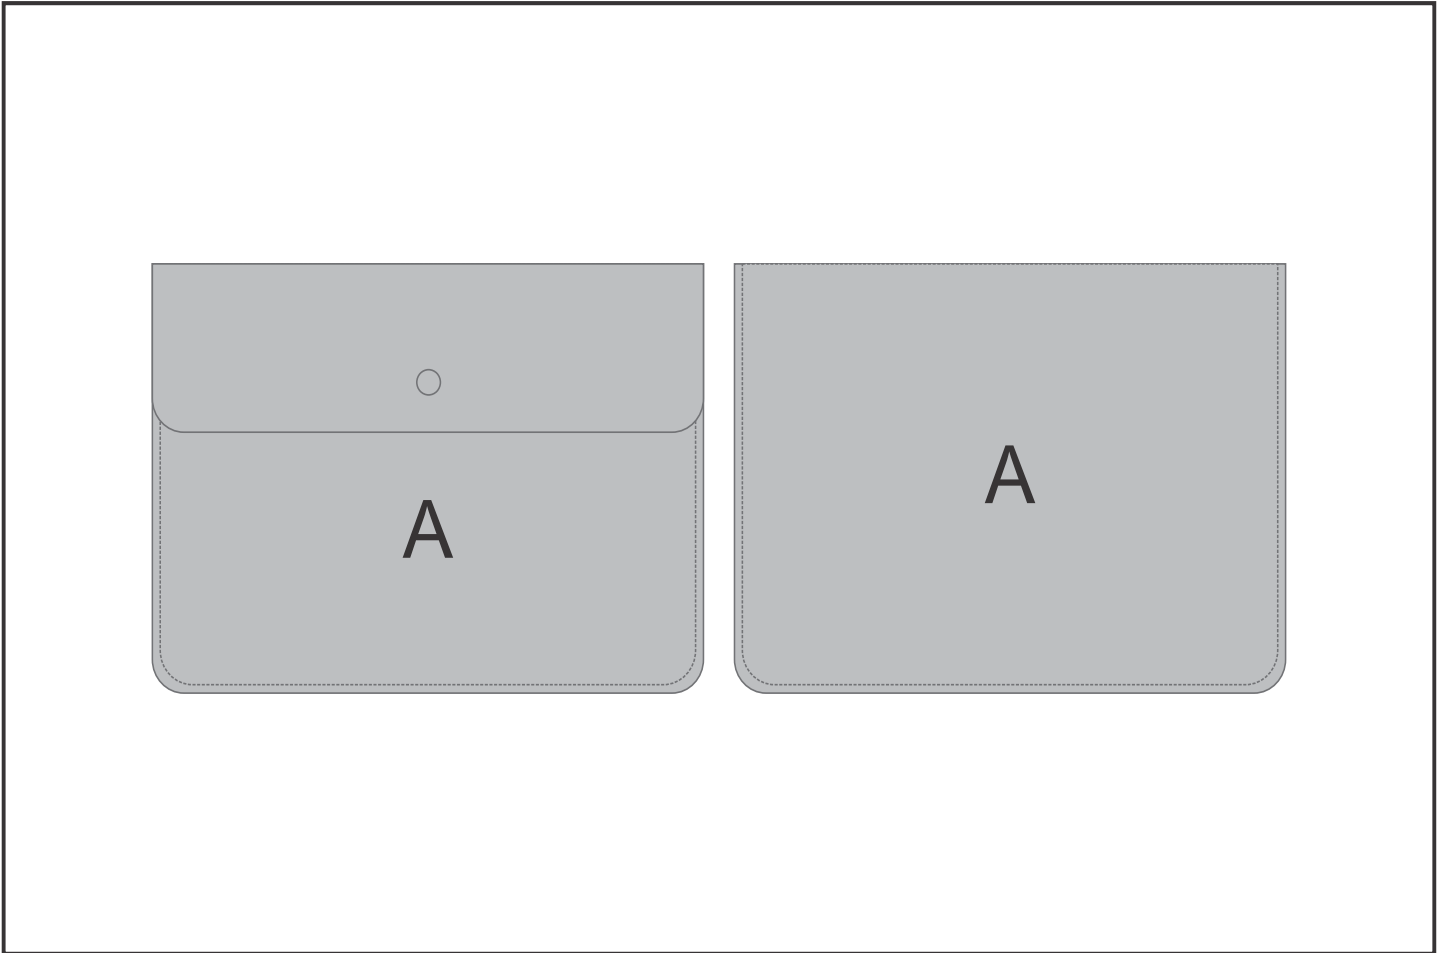

# SC-HP-15-G

Hoppla Revo RPET Felt Document Holder

## Need to know:

- Includes 1-Position Sublimation (setup fees apply)

**Please note:** Due to the nature of grey felt, sublimated prints appear more subdued. The material absorbs more ink than standard fabrics, resulting in softer, less vibrant colors. This is a natural characteristic of the felt and not a printing flaw.

## Branding Options:

Position	Branding Method (Branding Code)	No. of Colours	Dimension
A	Custom Sublimation A (CPSUB-A)	Full Colour	385mm wide x 610mm high