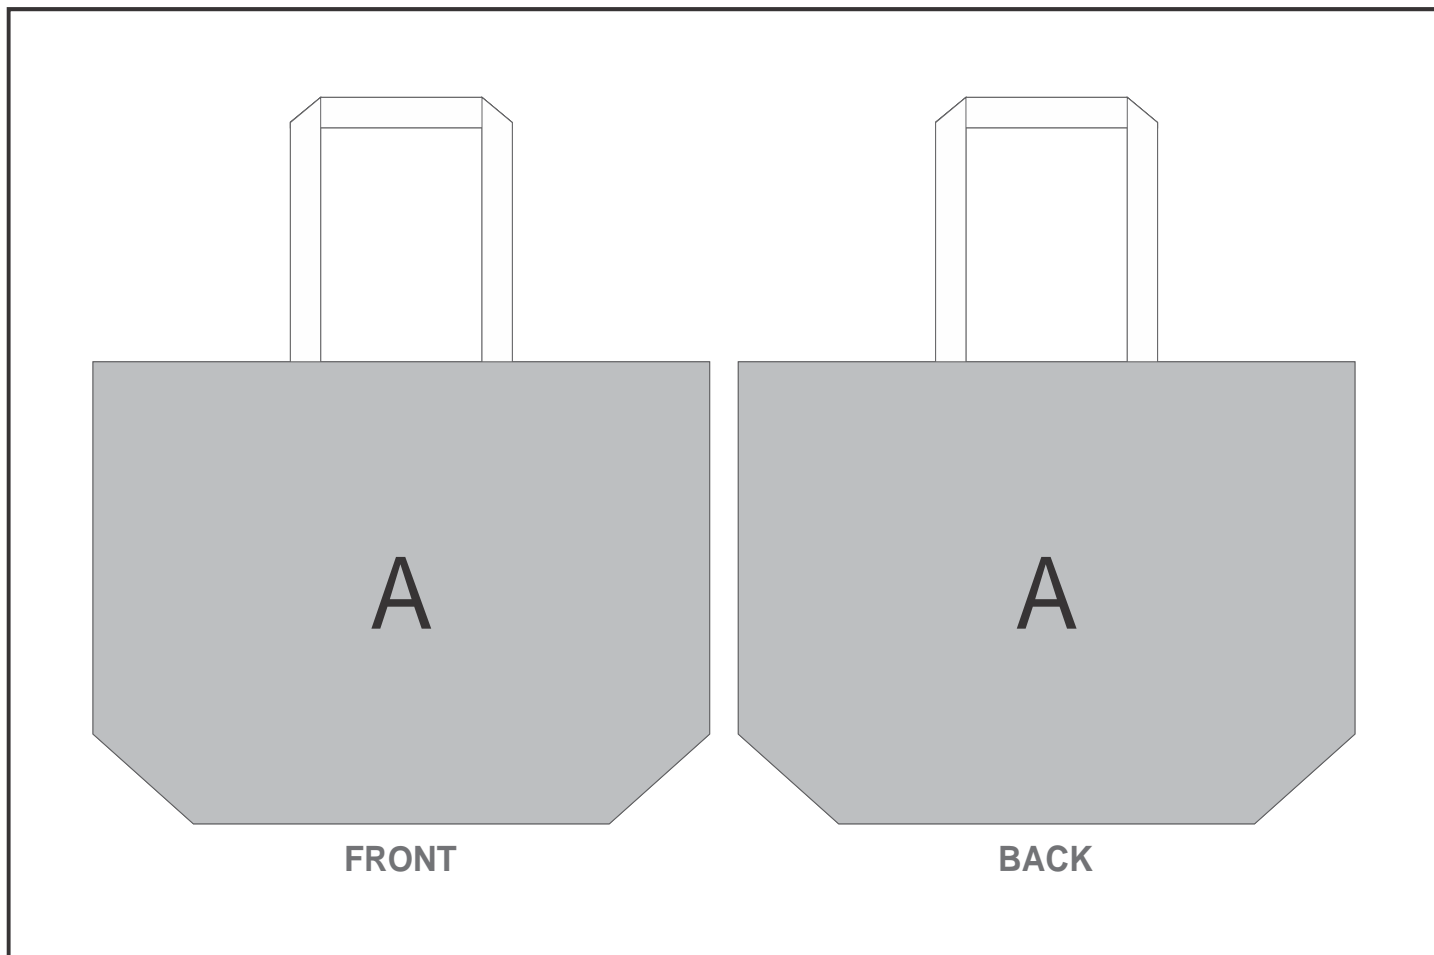

# BC-HP-106-G

Hoppla Skyline Recycled PET Stitch-Bond Shopper

## Need to know:

- Includes 1-Position Sublimation (setup fees apply)

- Please Note: We cannot guarantee 100% logo Alignment on all Brandable Panels.

## Branding Options:

Position	Branding Method (Branding Code)	No. of Colours	Dimension
A	Custom Sublimation A (CPSUB-A)	Full Colour	580.7mm wide x 958.7mm high