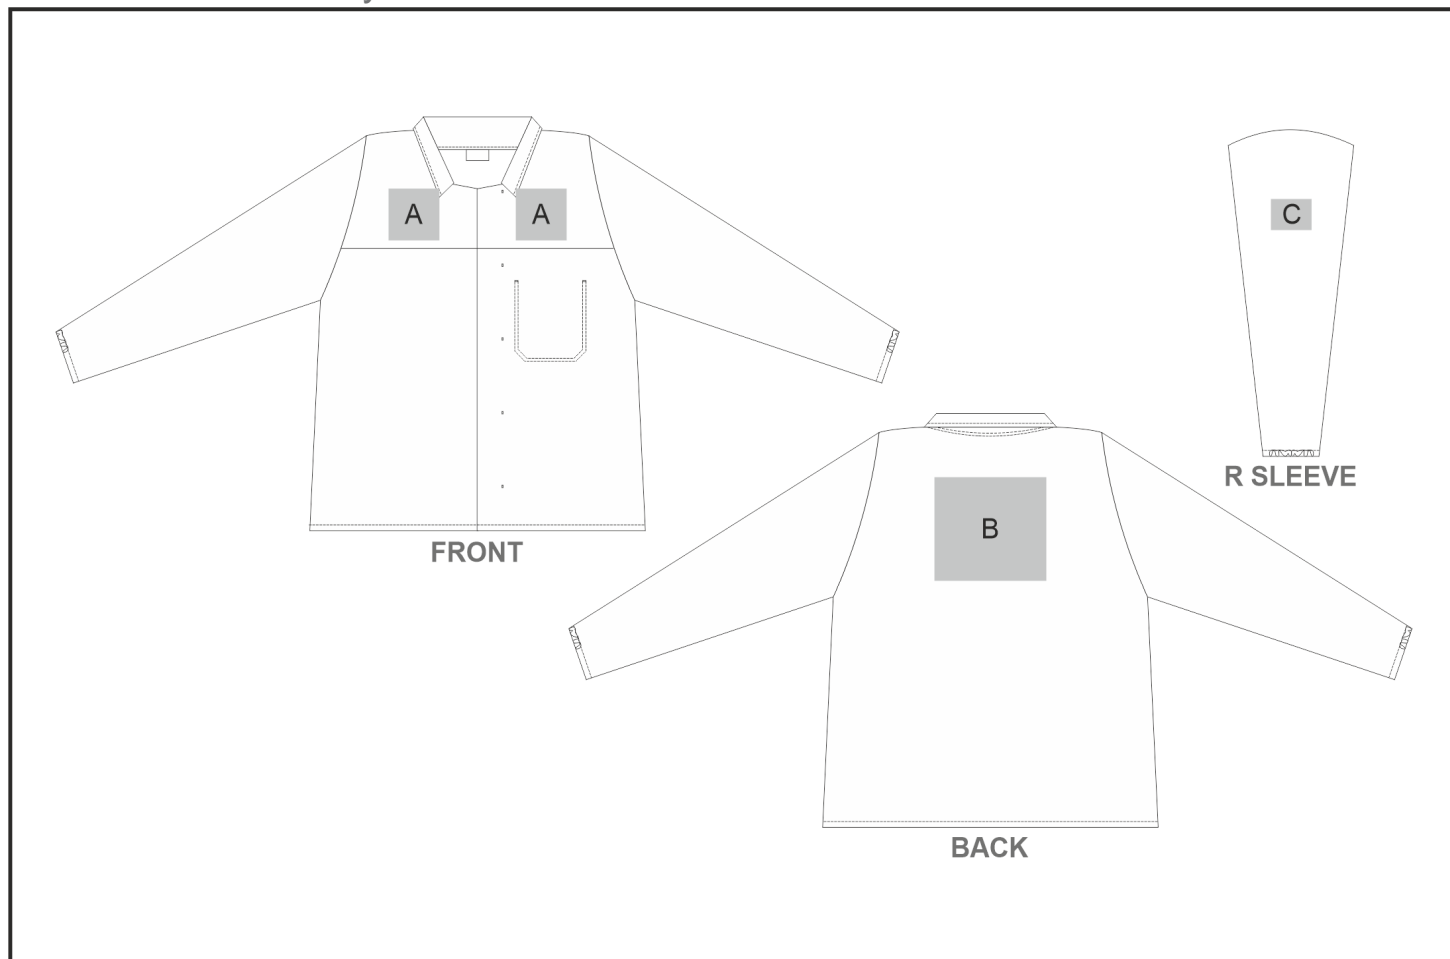

FW-AL-2-F

Element Food Safety Jacket

Need to know:

Includes 1-Position Embroidery (setup fees apply)

- EMB Inclusive Parameters: Left/Right Chest or Back = 100mm x 100mm.

- No Branding on Left Sleeve.

Branding Options:

| Position | Branding Method (Branding Code) | No. of Colours | Dimension |
|-----------------|--|-----------------------|-------------------------|
| A | Embroidery (EMB-A) | N/A | 100mm wide x 80mm high |
| A | Screen Print (SA) | 1 Colour | 100mm wide x 100mm high |
| B | Embroidery (EMB-A) | N/A | 200mm wide x 200mm high |
| B | Screen Print (SA) | 1 Colour | 220mm wide x 200mm high |
| C | Embroidery (EMB-A) | N/A | 80mm wide x 60mm high |
| C | Screen Print (SA) | 1 Colour | 180mm wide x 40mm high |