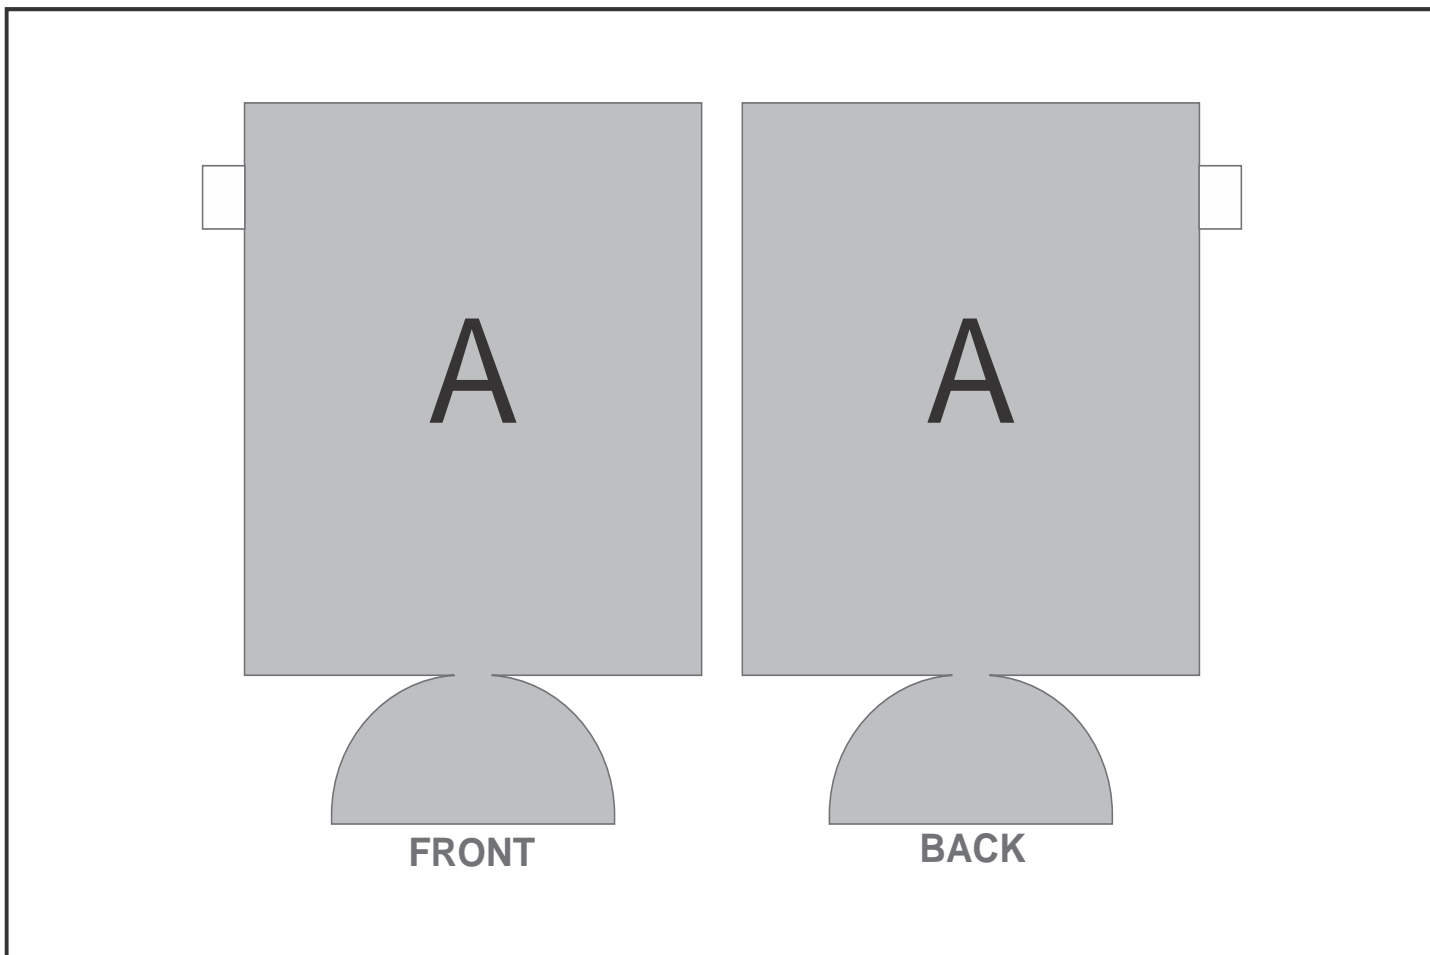

GC-HP-1-G

Hoppla Freezo Neoprene Stubby Cooler

Need to know:

- Includes 1-Position Sublimation (setup fees apply)

- Please Note: We cannot guarantee 100% logo Alignment on all Brandable Panels.

Branding Options:

| Position | Branding Method (Branding Code) | No. of Colours | Dimension |
|----------|---------------------------------|----------------|---------------------------|
| A | Custom Sublimation A (CPSUB-A) | Full Colour | 141mm wide x 336.5mm high |