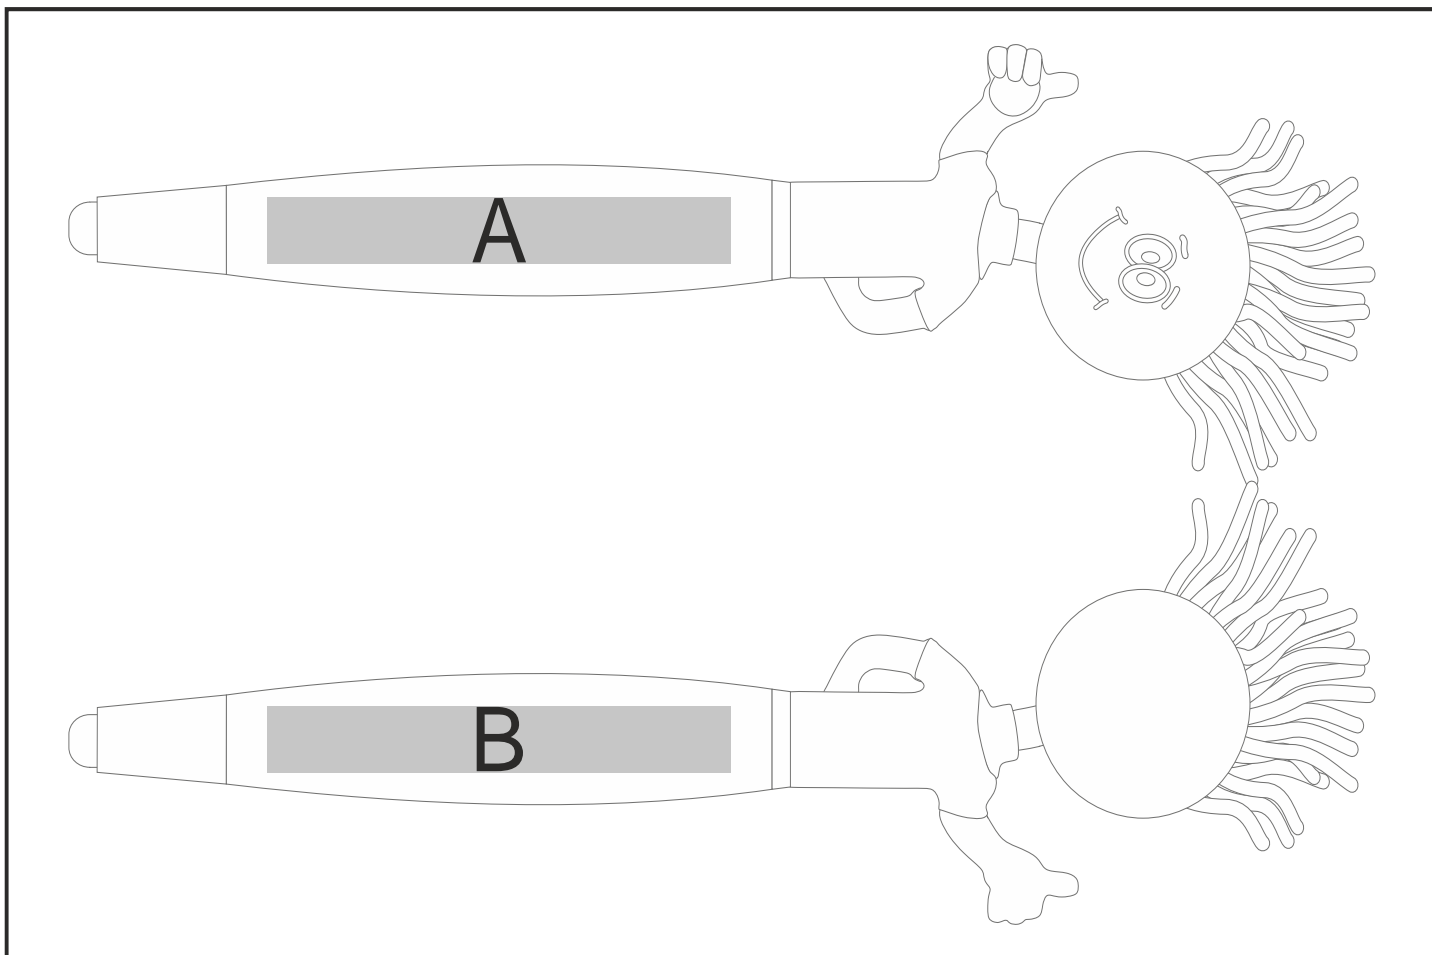

# WI-AL-315-B

Altitude Moptopper Thumbs-Up Ball Pen

## Need to know:

- Includes 1-Colour, 1-Position Pad Print (setup fees apply)

## Branding Options:

Position	Branding Method (Branding Code)	No. of Colours	Dimension
A	Pad Printing (PA)	4 Colours	60mm wide x 8mm high
B	Pad Printing (PA)	4 Colours	60mm wide x 8mm high