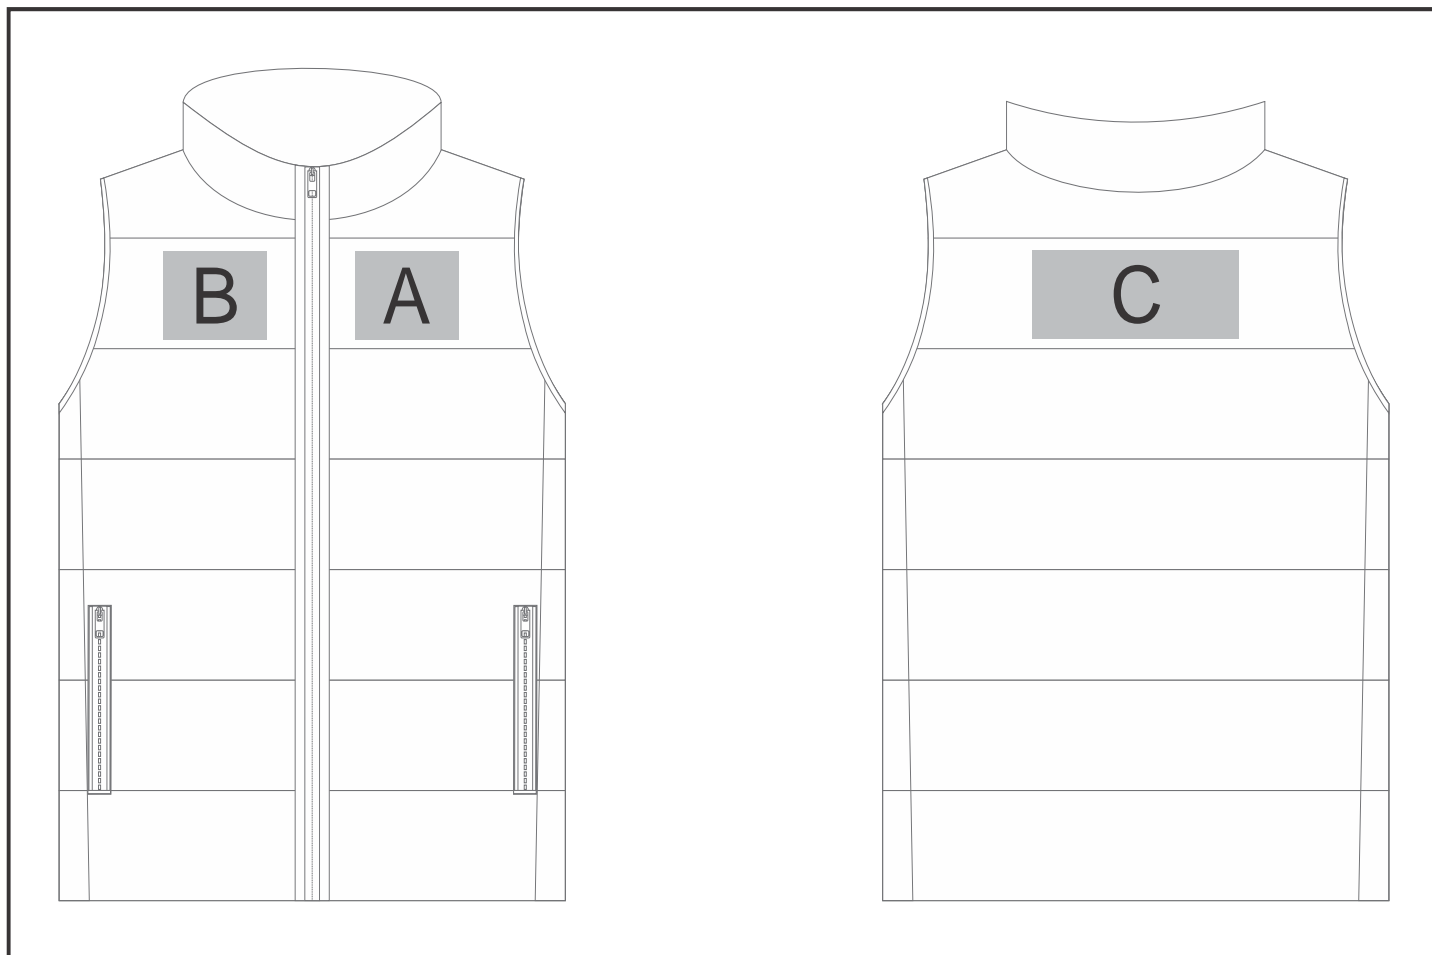

# BD-AL-28-A

Mens Catania Bodywarmer

## Need to know:

Includes 1-Position Embroidery (setup fees apply)

- Artwork will be branded through the lining because there is no access Zip.
- **EMB Inclusive Parameters:** Left/Right Chest or Back = 100mm x 100mm

## Branding Options:

Position	Branding Method (Branding Code)	No. of Colours	Dimension
A	Embroidery (EM-CLOTHING)	N/A	100mm wide x 80mm high
B	Embroidery (EM-CLOTHING)	N/A	100mm wide x 80mm high
C	Embroidery (EM-CLOTHING)	N/A	200mm wide x 80mm high