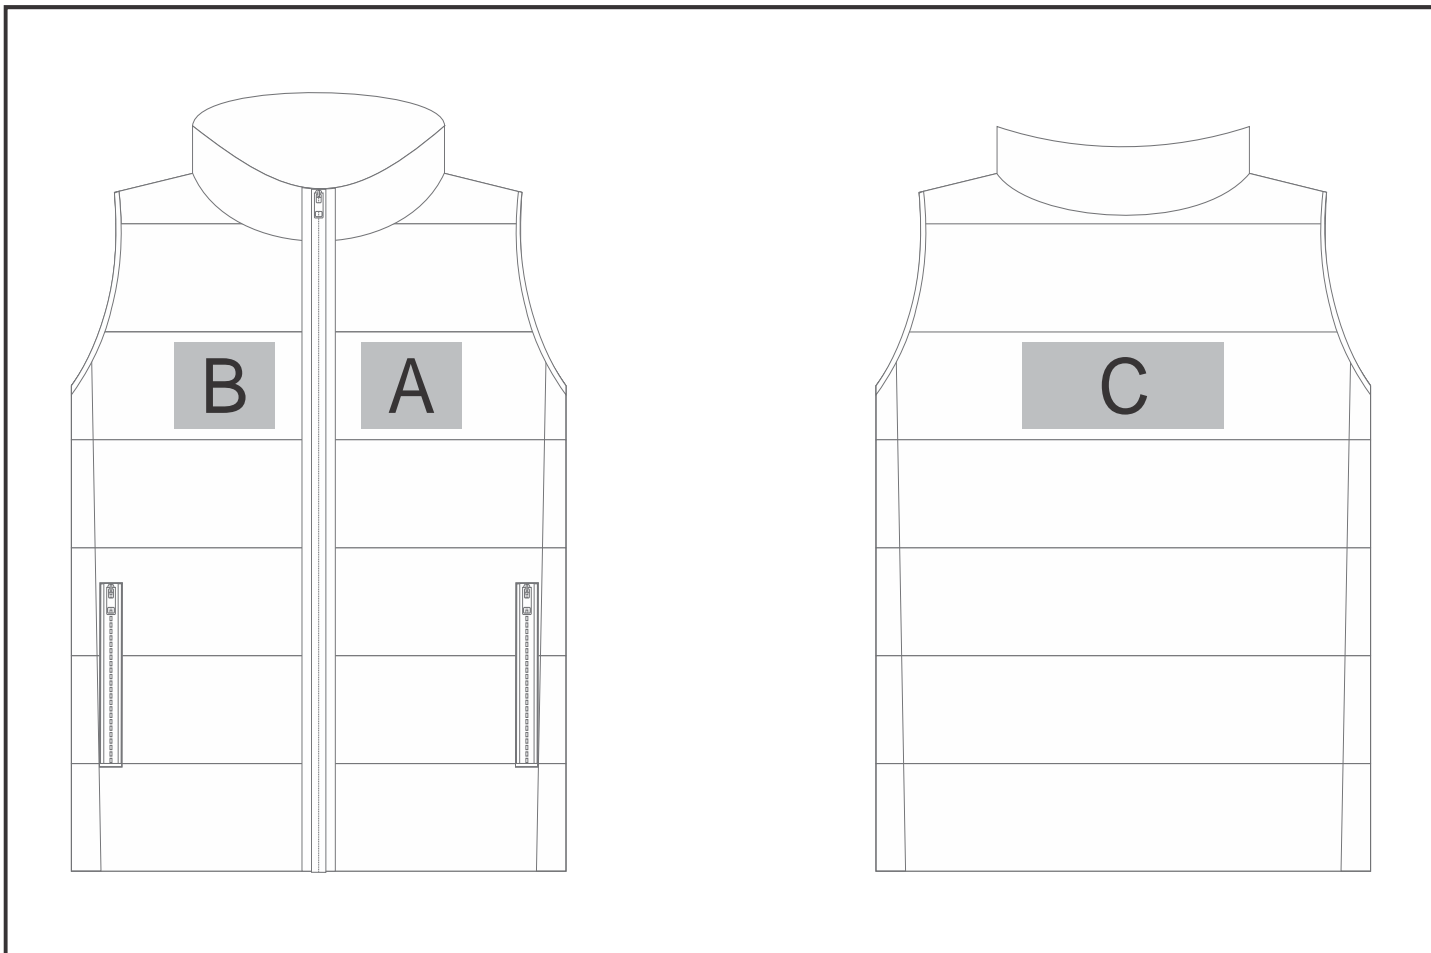

BD-AL-29-A

Ladies Catania Bodywarmer

Need to know:

- Includes 1-Position Embroidery (setup fees apply)
- Artwork will be branded through the lining because there is no access Zip.
- **EMB Inclusive Parameters:** Left/Right Chest or Back = 100mm x 100mm

Branding Options:

Position	Branding Method (Branding Code)	No. of Colours	Dimension
A	Embroidery (EM-CLOTHING)	N/A	100mm wide x 80mm high
B	Embroidery (EM-CLOTHING)	N/A	100mm wide x 80mm high
C	Embroidery (EM-CLOTHING)	N/A	200mm wide x 80mm high