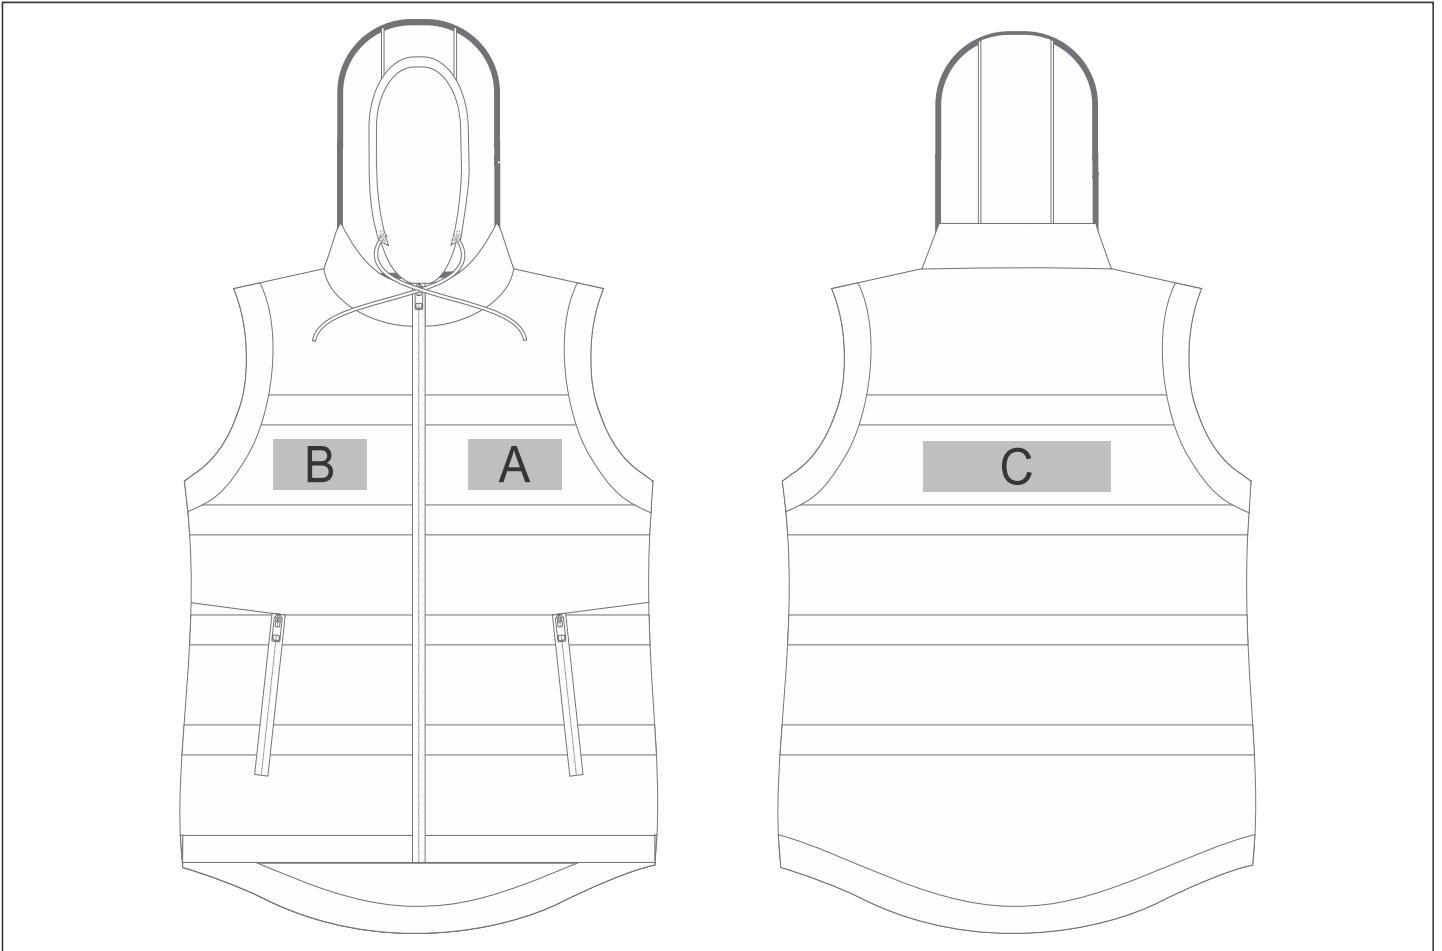

# BD-SL-33-A

### Need to know:

Includes 1-Position Embroidery (setup fees apply)

- Artwork will be branded through the lining as there is no excess zip.
- EMB: No branding on right chest as there is an inside pocket.
- **EMB Inclusive Parameters:** Left/Right Chest or Back = 100mm x 100mm
- **EMB/DTC Inclusive Parameters:** Left/Right Chest or Back = 100mm x 100mm

### Branding Options:

Position	Branding Method (Branding Code)	No. of Colours	Dimension
A	Embroidery (EM-CLOTHING)	N/A	100mm wide x 50mm high
A	Digital Transfer Clothing A6 (DTC-A6)	Full Colour	100mm wide x 60mm high
A	Silicone (STP-A)	N/A	30mm wide x 30mm high
A	Silicone (STP-B)	N/A	50mm wide x 50mm high
A	Silicone (STP-C)	N/A	80mm wide x 60mm high
A	Silicone (STP-D)	N/A	110mm wide x 60mm high

B	Digital Transfer Clothing A6 (DTC-A6)	Full Colour	100mm wide x 60mm high
B	Silicone (STP-A)	N/A	30mm wide x 30mm high
B	Silicone (STP-B)	N/A	50mm wide x 50mm high
B	Silicone (STP-C)	N/A	80mm wide x 60mm high
B	Silicone (STP-D)	N/A	10mm wide x 60mm high