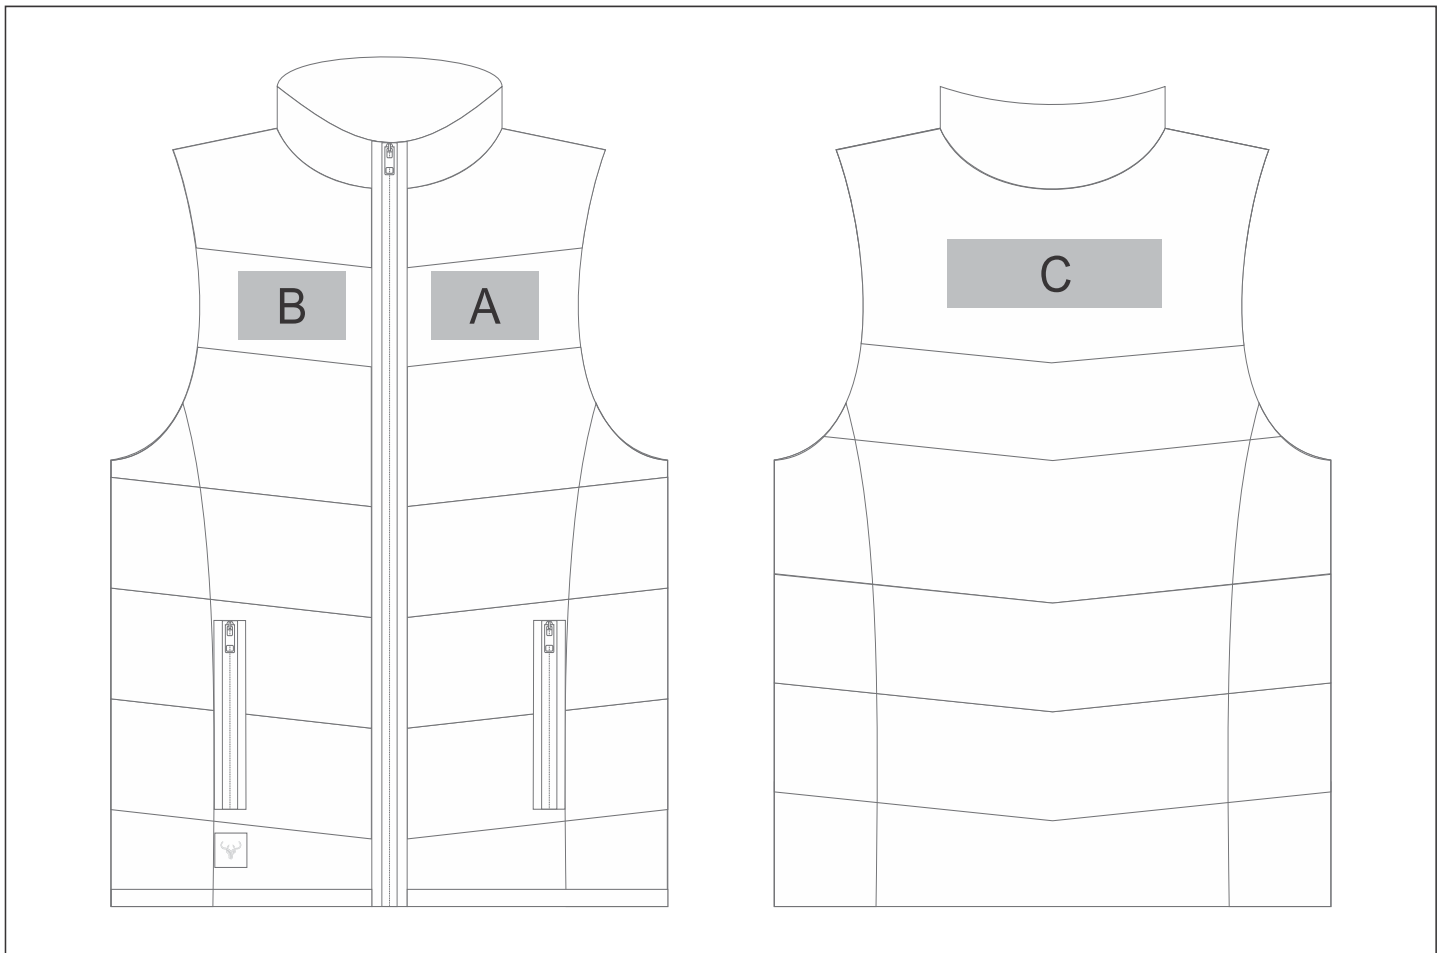

# BD-UT-30-A

Mens Mafadi Bodywarmer

## Need to know:

Includes 1-Position Embroidery (setup fees apply)

- Artwork will be branded through the lining because there is no access Zip.
- **EMB Inclusive Parameters:** Left/Right Chest or Back = 100mm x 100mm
- **EMB/DTC Inclusive Parameters:** Left/Right Chest or Back = 100mm x 100mm

## Branding Options:

Position	Branding Method (Branding Code)	No. of Colours	Dimension
A	Embroidery (EM-CLOTHING)	N/A	100mm wide x 60mm high
A	Digital Transfer Clothing A6 (DTC-A6)	Full Colour	100mm wide x 60mm high
A	Silicone (STP-A)	N/A	30mm wide x 30mm high
A	Silicone (STP-B)	Full Colour	50mm wide x 50mm high
A	Silicone (STP-C)	N/A	80mm wide x 60mm high
A	Silicone (STP-D)	N/A	110mm wide x 40mm high
B	Embroidery (EM-CLOTHING)	N/A	100mm wide x 60mm high

B	Digital Transfer Clothing A6 (DTC-A6)	Full Colour	100mm wide x 60mm high
B	Silicone (STP-A)	N/A	30mm wide x 30mm high
B	Silicone (STP-B)	N/A	50mm wide x 50mm high
B	Silicone (STP-C)	N/A	80mm wide x 60mm high
B	Silicone (STP-D)	N/A	110mm wide x 40mm high