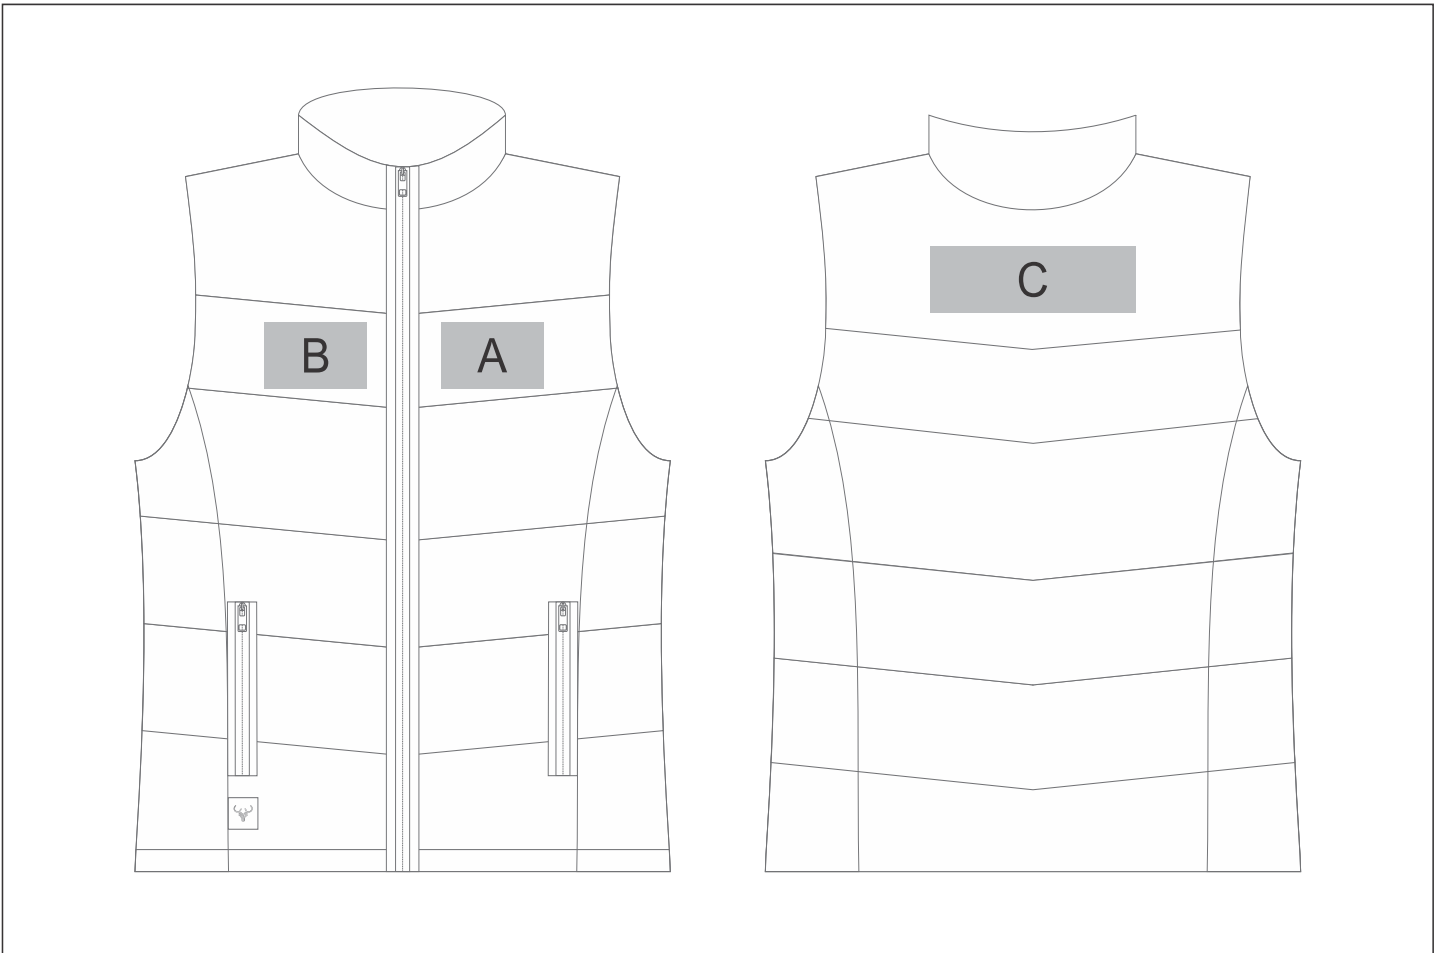

BD-UT-31-A

Ladies Mafadi Bodywarmer

Need to know:

Includes 1-Position Embroidery (setup fees apply)

- Artwork will be branded through the lining because there is no access Zip
- **EMB Inclusive Parameters:** Left/Right Chest or Back = 100mm x 100mm
- **EMB/DTC Inclusive Parameters:** Left/Right Chest or Back = 100mm x 100mm

Branding Options:

Position	Branding Method (Branding Code)	No. of Colours	Dimension
A	Embroidery (EM-CLOTHING)	N/A	100mm wide x 60mm high
A	Digital Transfer Clothing A6 (DTC-A6)	Full Colour	100mm wide x 60mm high
A	Silicone (STP-A)	N/A	30mm wide x 30mm high
A	Silicone (STP-B)	N/A	50mm wide x 50mm high
A	Silicone (STP-C)	N/A	80mm wide x 60mm high
A	Silicone (STP-D)	N/A	110mm wide x 40mm high
B	Embroidery (EM-CLOTHING)	N/A	97mm wide x 60mm high

B	Digital Transfer Clothing A6 (DTC-A6)	Full Colour	100mm wide x 60mm high
B	Silicone (STP-A)	N/A	31mm wide x 30mm high
B	Silicone (STP-B)	N/A	50mm wide x 50mm high
B	Silicone (STP-C)	N/A	80mm wide x 60mm high
B	Silicone (STP-D)	N/A	110mm wide x 40mm high

C	Embroidery (EM-CLOTHING)	N/A	200mm wide x 60mm high
C	Digital Transfer Clothing A6 (DTC-A6)	Full Colour	100mm wide x 60mm high
C	Silicone (STP-A)	N/A	30mm wide x 30mm high
C	Silicone (STP-B)	N/A	50mm wide x 50mm high
C	Silicone (STP-C)	N/A	80mm wide x 60mm high
C	Silicone (STP-D)	N/A	120mm wide x 40mm high