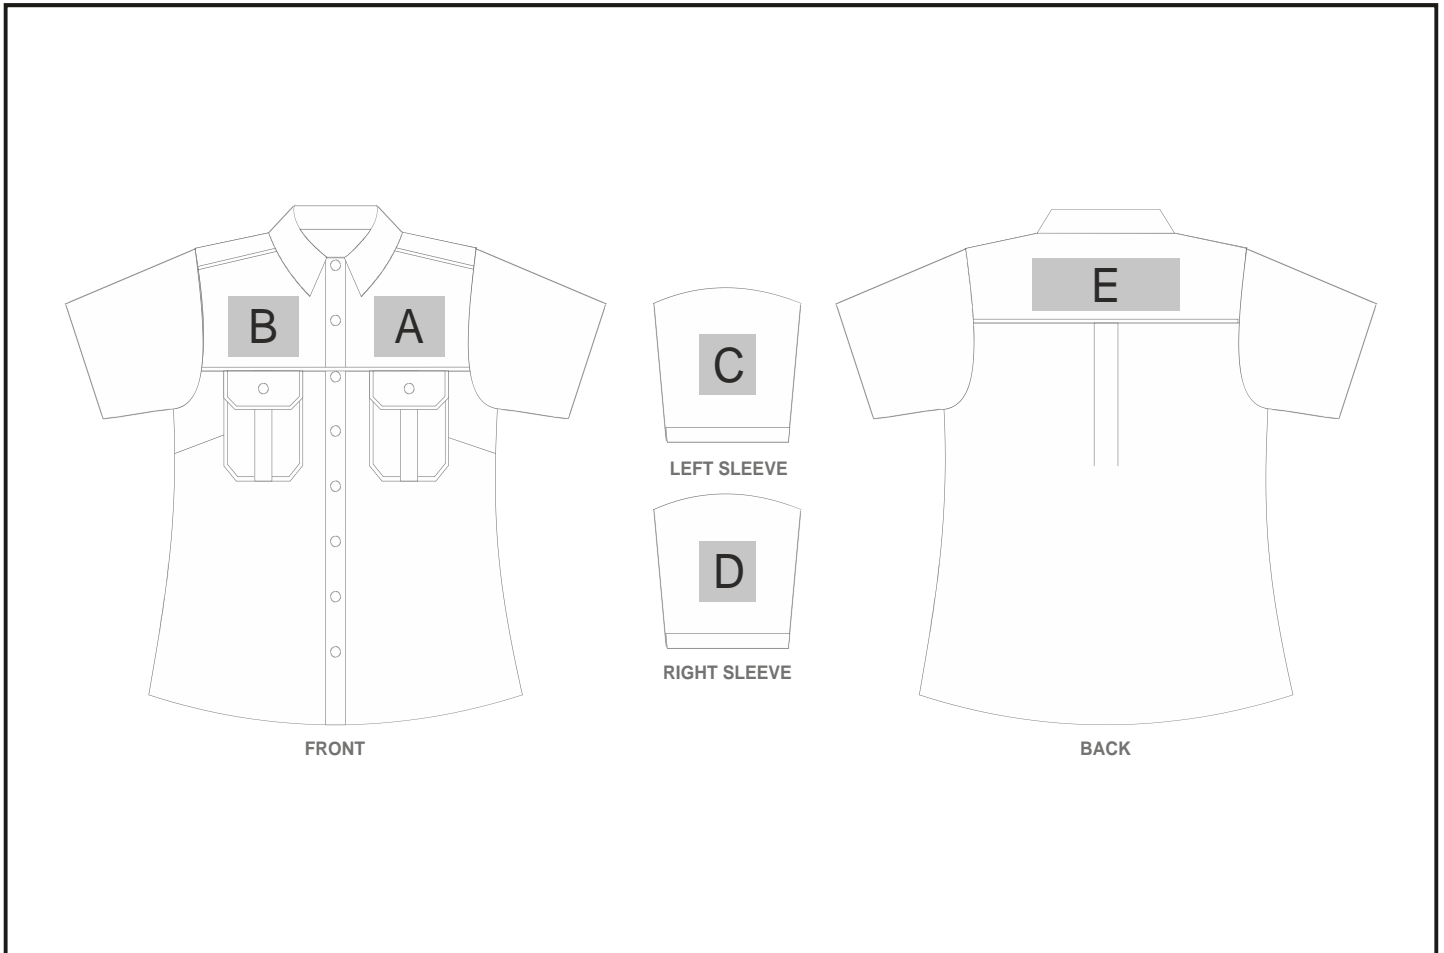

## Ladies Short Sleeve Serengeti 2-Tone Bush Shirt

### Need to know:

Includes 1 Position Digital Transfer (setup fee applies)

- Cannot guarantee a 100% straight branding on any clothing item with check or stripe detail
- **DTC inclusive Parameters:** Left/Right Chest or Back = 100mm x 100mm

### Branding Options:

Position	Branding Method (Branding Code)	No. of Colours	Dimension
A	Embroidery (EMB-A)	N/A	100mm wide x 60mm high
A	Screen Print (SC)	1 Colour	100mm wide x 60mm high
A	Digital Transfer Clothing A6 (DTC-A6)	Full Colour	100mm wide x 80mm high
A	Silicone (STP-A)	N/A	30mm wide x 30mm high
A	Silicone (STP-B)	N/A	50mm wide x 40mm high
A	Silicone (STP-C)	N/A	80mm wide x 40mm high
A	Silicone (STP-D)	N/A	100mm wide x 40mm high

B	Embroidery (EMB-A)	N/A	100mm wide x 60mm high
B	Screen Print (SC)	1 Colour	100mm wide x 60mm high
B	Digital Transfer Clothing A6 (DTC-A6)	Full Colour	100mm wide x 80mm high
B	Silicone (STP-A)	N/A	30mm wide x 30mm high
B	Silicone (STP-B)	N/A	50mm wide x 40mm high
B	Silicone (STP-C)	N/A	80mm wide x 40mm high
B	Silicone (STP-D)	N/A	100mm wide x 40mm high