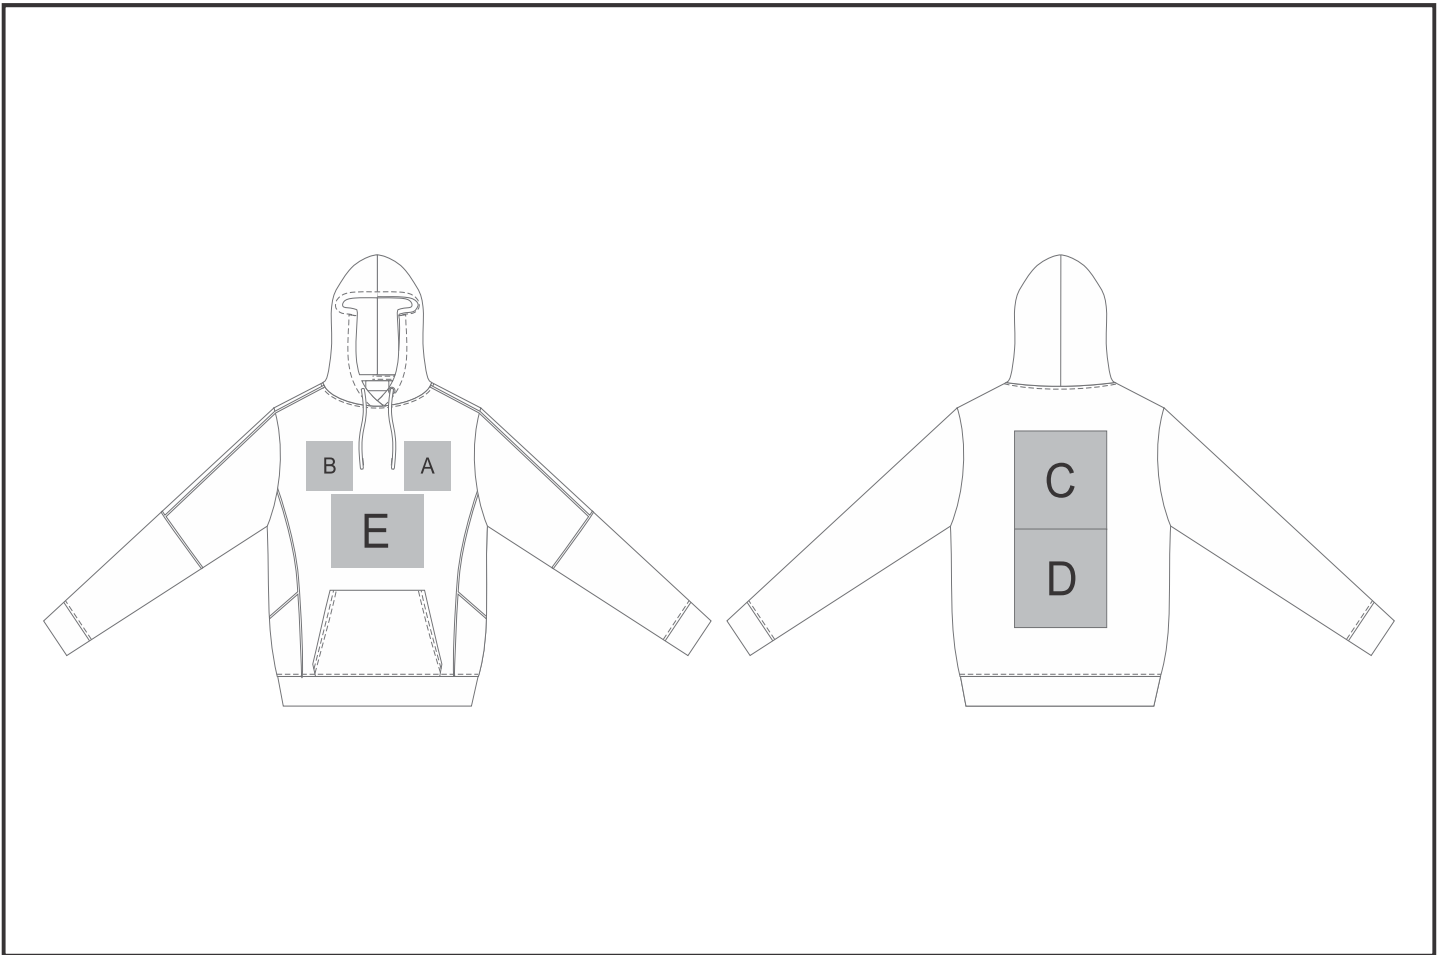

HO-UB-23-A

Mens Vital Hooded Sweater

Need to know:

Includes 1-Position Embroidery (setup fees apply)

- No Branding on the sleeves due to stitching.

- **EMB Inclusive Parameters:** Left/Right Chest or Back = 100mm x 100mm

- **EMB/DTC Inclusive Parameters:** Left/Right Chest or Back = 100mm x 100mm

Branding Options:

Position	Branding Method (Branding Code)	No. of Colours	Dimension
A	Embroidery (EM-CLOTHING)	N/A	100mm wide x 100mm high
A	Screen Print (SA)	2 Colours	100mm wide x 100mm high
B	Embroidery (EM-CLOTHING)	N/A	100mm wide x 100mm high
B	Screen Print (SA)	2 Colours	100mm wide x 100mm high
C	Embroidery (EM-CLOTHING)	N/A	200mm wide x 200mm high
C	Screen Print (SA)	2 Colours	200mm wide x 200mm high

D	Embroidery (EM-CLOTHING)	N/A	200mm wide x 200mm high
D	Screen Print (SA)	2 Colours	200mm wide x 200mm high

E	Embroidery (EM-CLOTHING)	N/A	200mm wide x 150mm high
E	Screen Print (SA)	2 Colours	200mm wide x 150mm high