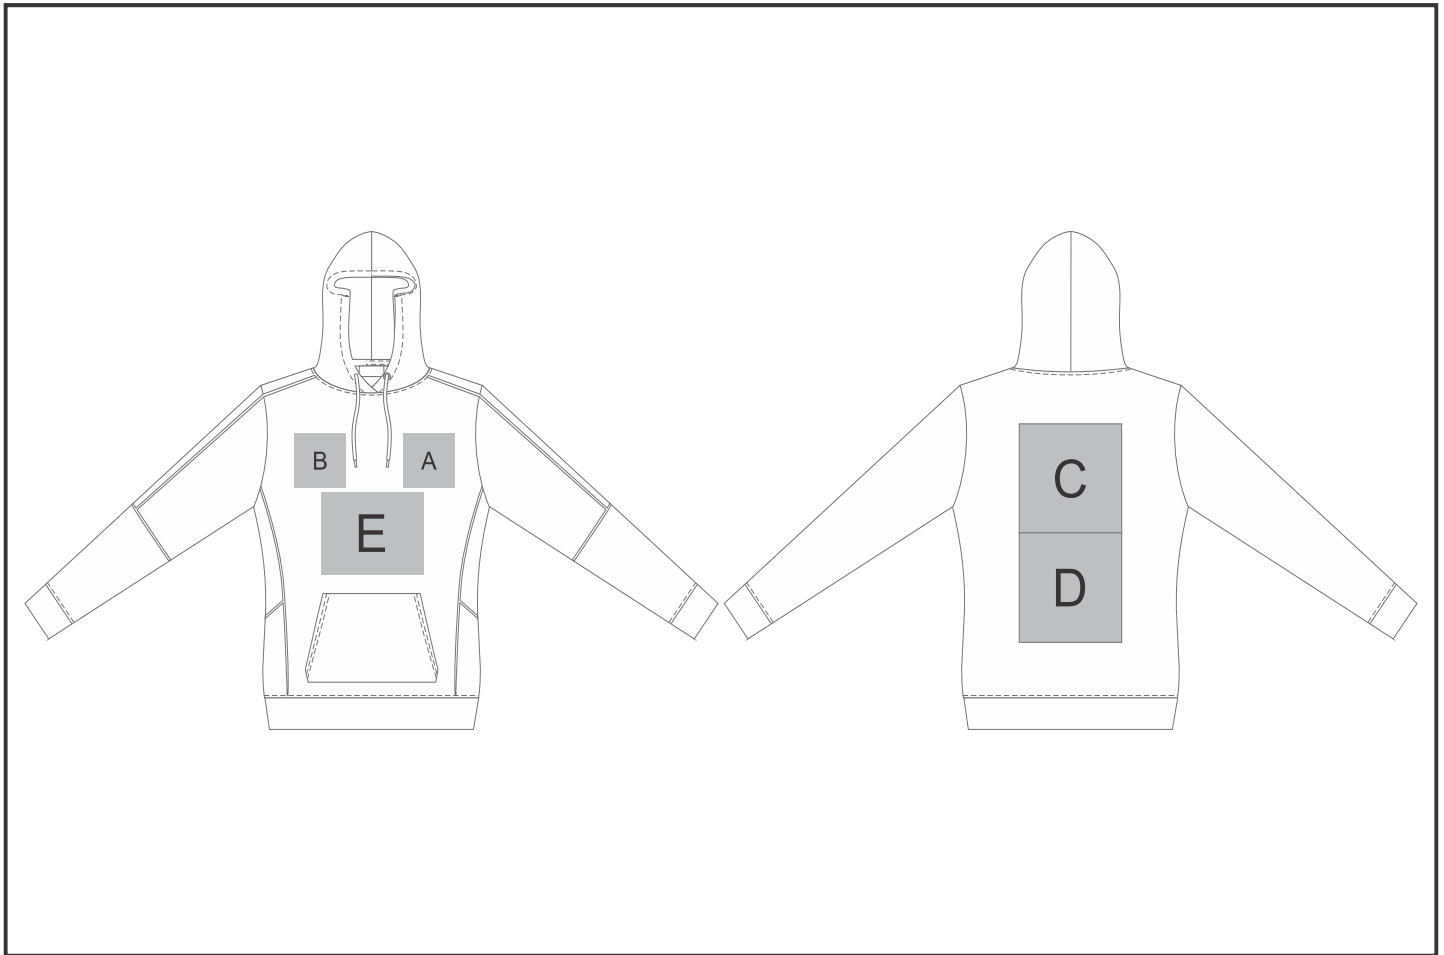

HO-UB-24-A

Ladies Vital Hooded Sweater

Need to know:

Includes 1-Position Embroidery (setup fees apply)

- No Branding on the sleeves due to stitching.

- **EMB Inclusive Parameters:** Left/Right Chest or Back = 100mm x 100mm

- **EMB/DTC Inclusive Parameters:** Left/Right Chest or Back = 100mm x 100mm

Branding Options:

Position	Branding Method (Branding Code)	No. of Colours	Dimension
A	Embroidery (EM-CLOTHING)	N/A	100mm wide x 100mm high
A	Screen Print (SA)	2 Colours	100mm wide x 100mm high
B	Embroidery (EM-CLOTHING)	N/A	100mm wide x 100mm high
B	Screen Print (SA)	2 Colours	100mm wide x 100mm high
C	Embroidery (EM-CLOTHING)	N/A	200mm wide x 200mm high
C	Screen Print (SA)	2 Colours	200mm wide x 200mm high

D	Embroidery (EM-CLOTHING)	N/A	200mm wide x 200mm high
D	Screen Print (SA)	2 Colours	200mm wide x 200mm high

E	Embroidery (EM-CLOTHING)	N/A	200mm wide x 150mm high
E	Screen Print (SA)	2 Colours	200mm wide x 150mm high