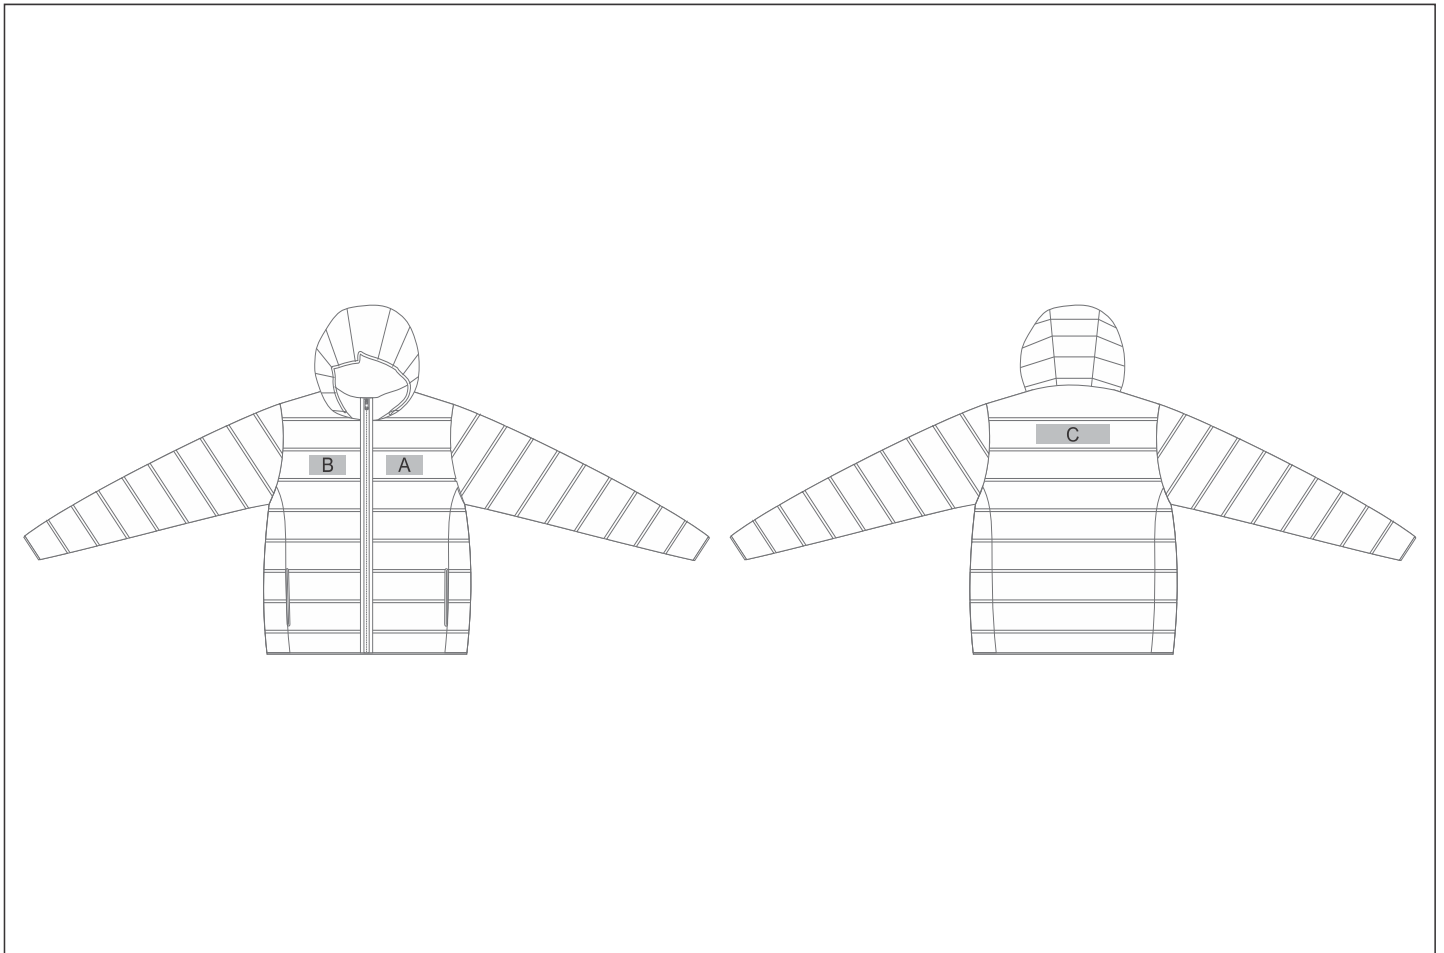

JC-SL-154-A

Mens Fuji Jacket

Need to know:

Includes 1-Position Embroidery (setup fees apply)

- We can not brand on the sleeves due to lining inside.

- **EMB Inclusive Parameters:** Left/Right Chest or Back = 100mm x 100mm

- **EMB/DTC Inclusive Parameters:** Left/Right Chest or Back = 100mm x 100mm

Branding Options:

Position	Branding Method (Branding Code)	No. of Colours	Dimension
A	Embroidery (EM-CLOTHING)	N/A	100mm wide x 50mm high
B	Embroidery (EM-CLOTHING)	N/A	100mm wide x 50mm high
C	Embroidery (EM-CLOTHING)	N/A	200mm wide x 50mm high