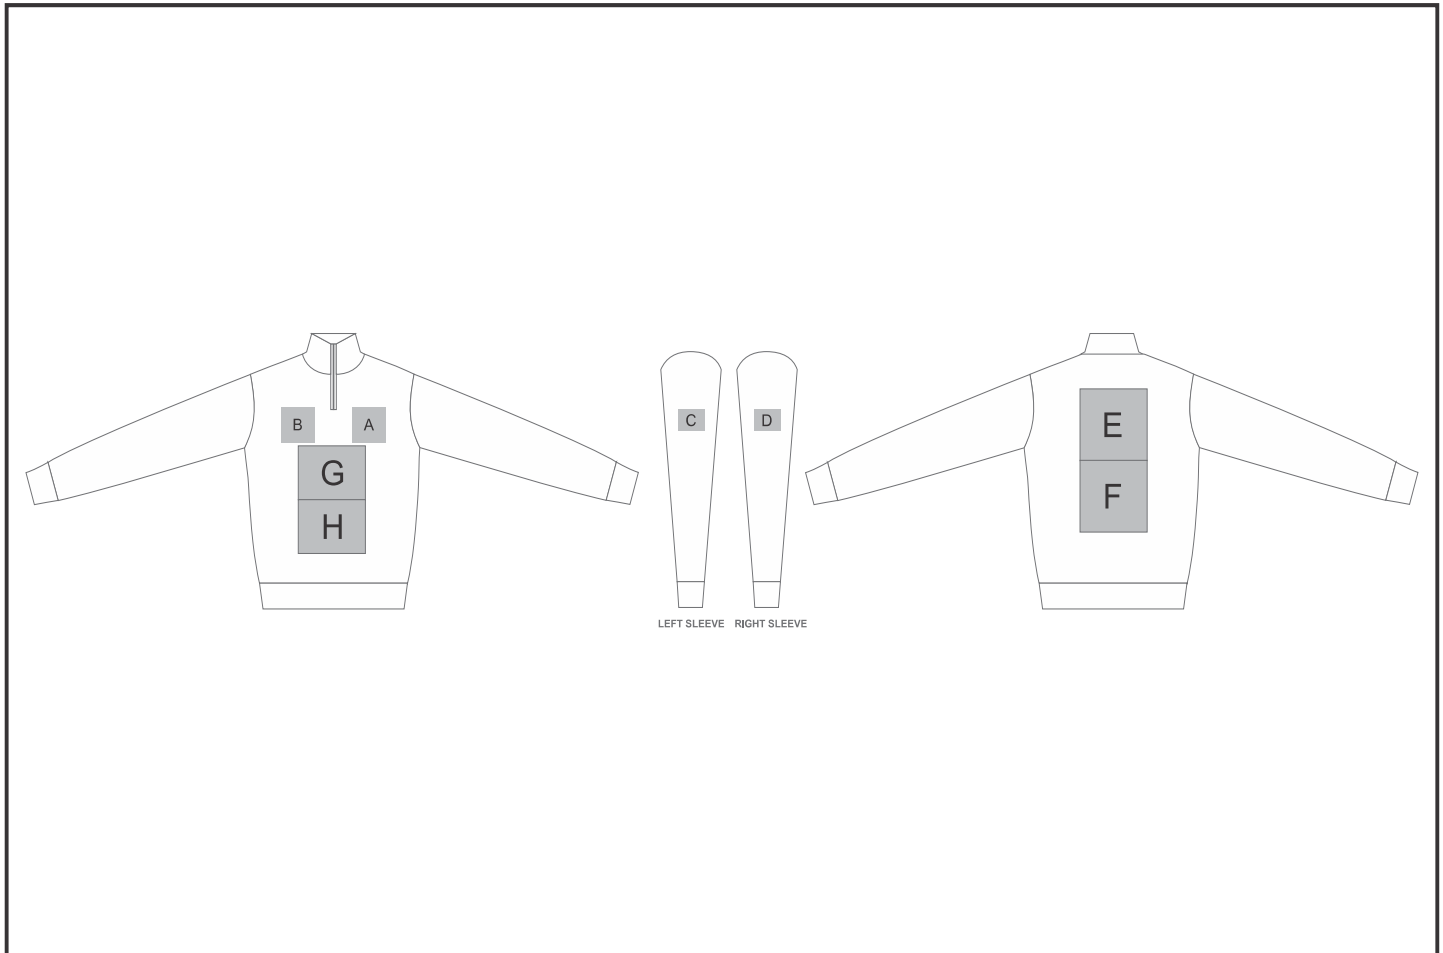

KW-AL-10-A

Mens 1/4 Zip Quantum Low Pill Jersey

Need to know:

Includes 1-Position Embroidery (setup fees apply)

- **EMB Inclusive Parameters:** Left/Right Chest or Back = 100mm x 100mm

- **EMB/DTC Inclusive Parameters:** Left/Right Chest or Back = 100mm x 100mm

Branding Options:

Position	Branding Method (Branding Code)	No. of Colours	Dimension
A	Embroidery (EM-CLOTHING)	N/A	100mm wide x 100mm high
B	Embroidery (EM-CLOTHING)	N/A	100mm wide x 100mm high
C	Embroidery (EM-CLOTHING)	N/A	80mm wide x 60mm high
D	Embroidery (EM-CLOTHING)	N/A	80mm wide x 60mm high
E	Embroidery (EM-CLOTHING)	N/A	200mm wide x 200mm high

F	Embroidery (EM-CLOTHING)	N/A	200mm wide x 200mm high
G	Embroidery (EM-CLOTHING)	N/A	200mm wide x 150mm high
H	Embroidery (EM-CLOTHING)	N/A	200mm wide x 150mm high