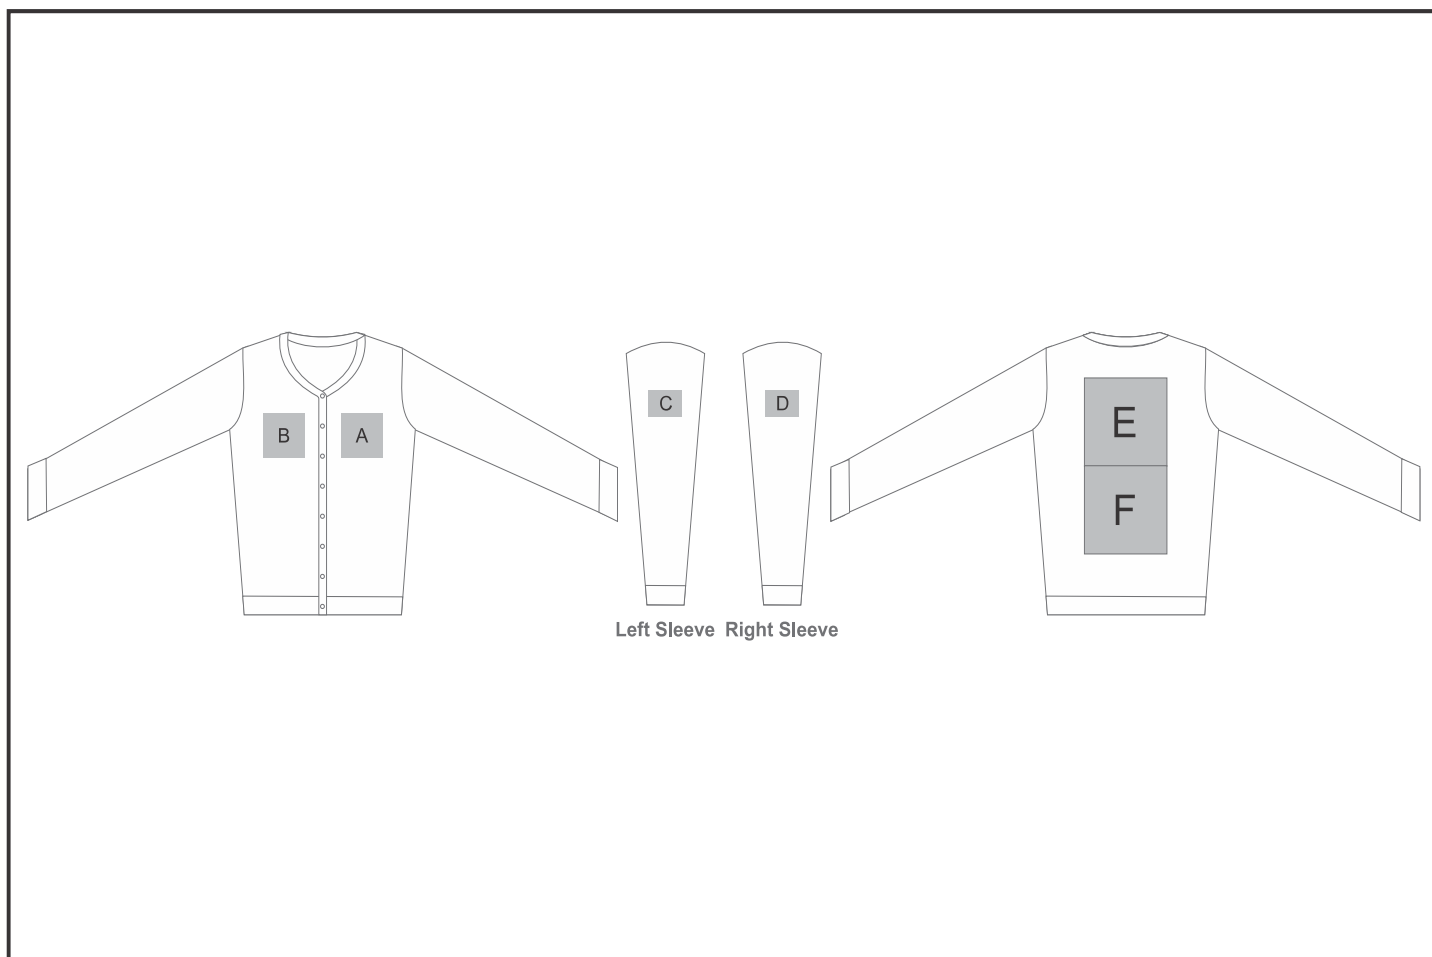

KW-AL-11-A

Ladies Quantum Low Pill Cardigan

Need to know:

Includes 1-Position Embroidery (setup fees apply)

- **EMB Inclusive Parameters:** Left/Right Chest or Back = 100mm x 100mm

- **EMB/DTC Inclusive Parameters:** Left/Right Chest or Back = 100mm x 100mm

Branding Options:

Position	Branding Method (Branding Code)	No. of Colours	Dimension
A	Embroidery (EM-CLOTHING)	N/A	100mm wide x 100mm high
B	Embroidery (EM-CLOTHING)	N/A	100mm wide x 100mm high
C	Embroidery (EM-CLOTHING)	N/A	80mm wide x 60mm high
D	Embroidery (EM-CLOTHING)	N/A	80mm wide x 60mm high
E	Embroidery (EM-CLOTHING)	N/A	200mm wide x 200mm high

F	Embroidery (EM-CLOTHING)	N/A	200mm wide x 200mm high
---	--------------------------	-----	-------------------------