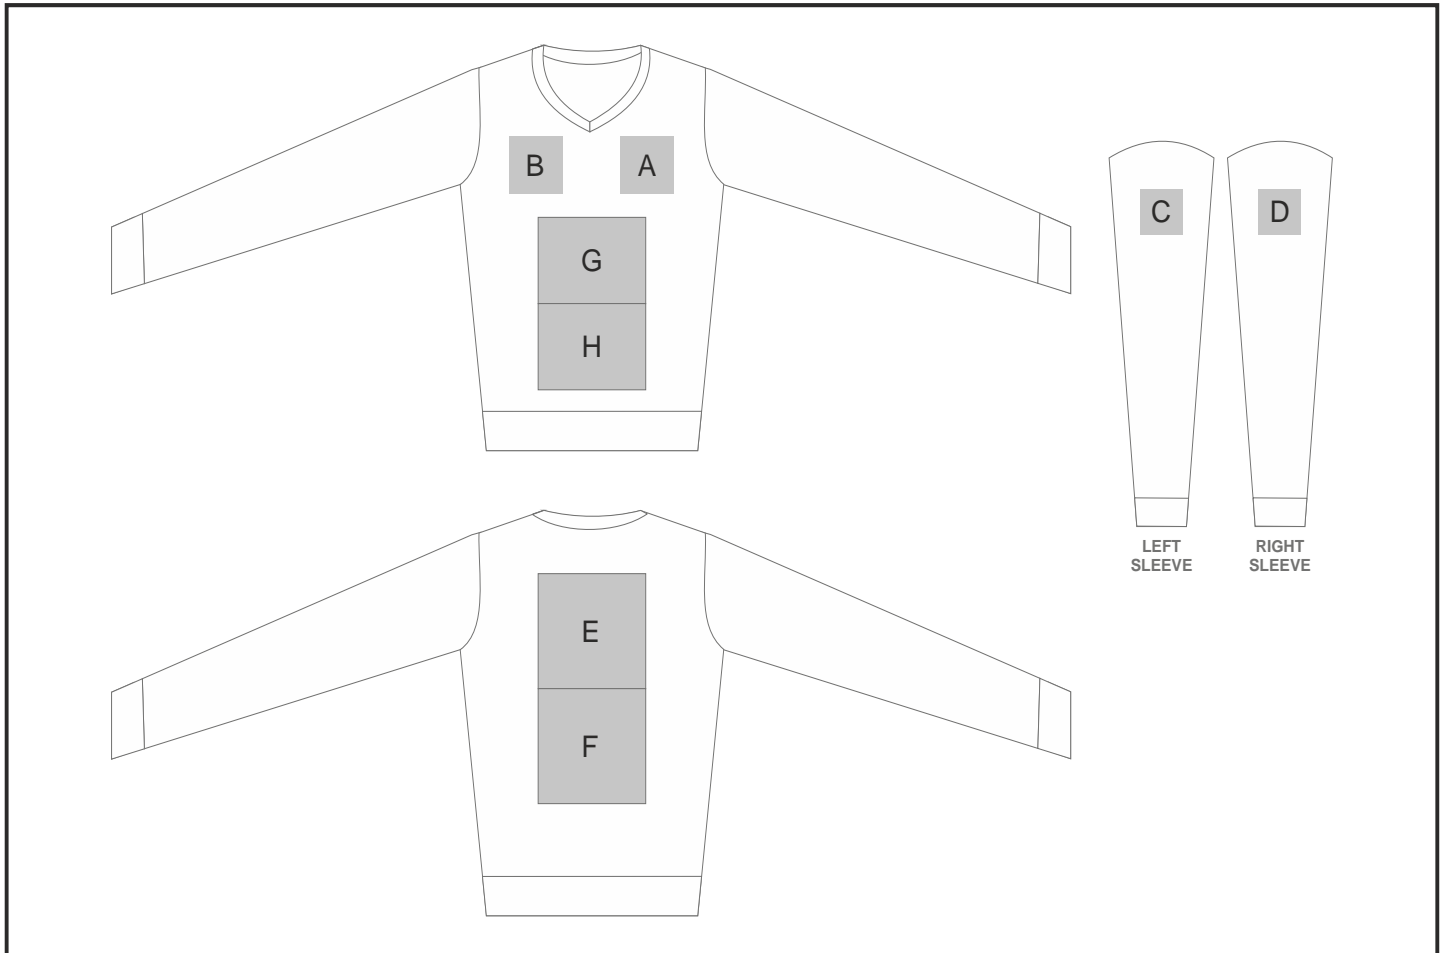

KW-AL-8-A

Mens Long Sleeve Meta Low Pill Jersey

Need to know:

- Includes 1-Position Embroidery (setup fees apply)
- **EMB inclusive Parameters:** Left/Right Chest or Back = 100mm x 100mm
- Please note Pos G will be branded +/- 50mm from the placket
- Please note Pos H will be branded +/- 60mm from the bottom seam

Branding Options:

Position	Branding Method (Branding Code)	No. of Colours	Dimension
A	Embroidery (EMB-A)	N/A	100mm wide x 100mm high
B	Embroidery (EMB-A)	N/A	100mm wide x 100mm high
C	Embroidery (EMB-A)	N/A	80mm wide x 60mm high
D	Embroidery (EMB-A)	N/A	80mm wide x 60mm high

E	Embroidery (EMB-A)	N/A	200mm wide x 200mm high
F	Embroidery (EMB-A)	N/A	200mm wide x 200mm high
G	Embroidery (EMB-A)	N/A	200mm wide x 150mm high
H	Embroidery (EMB-A)	N/A	200mm wide x 150mm high