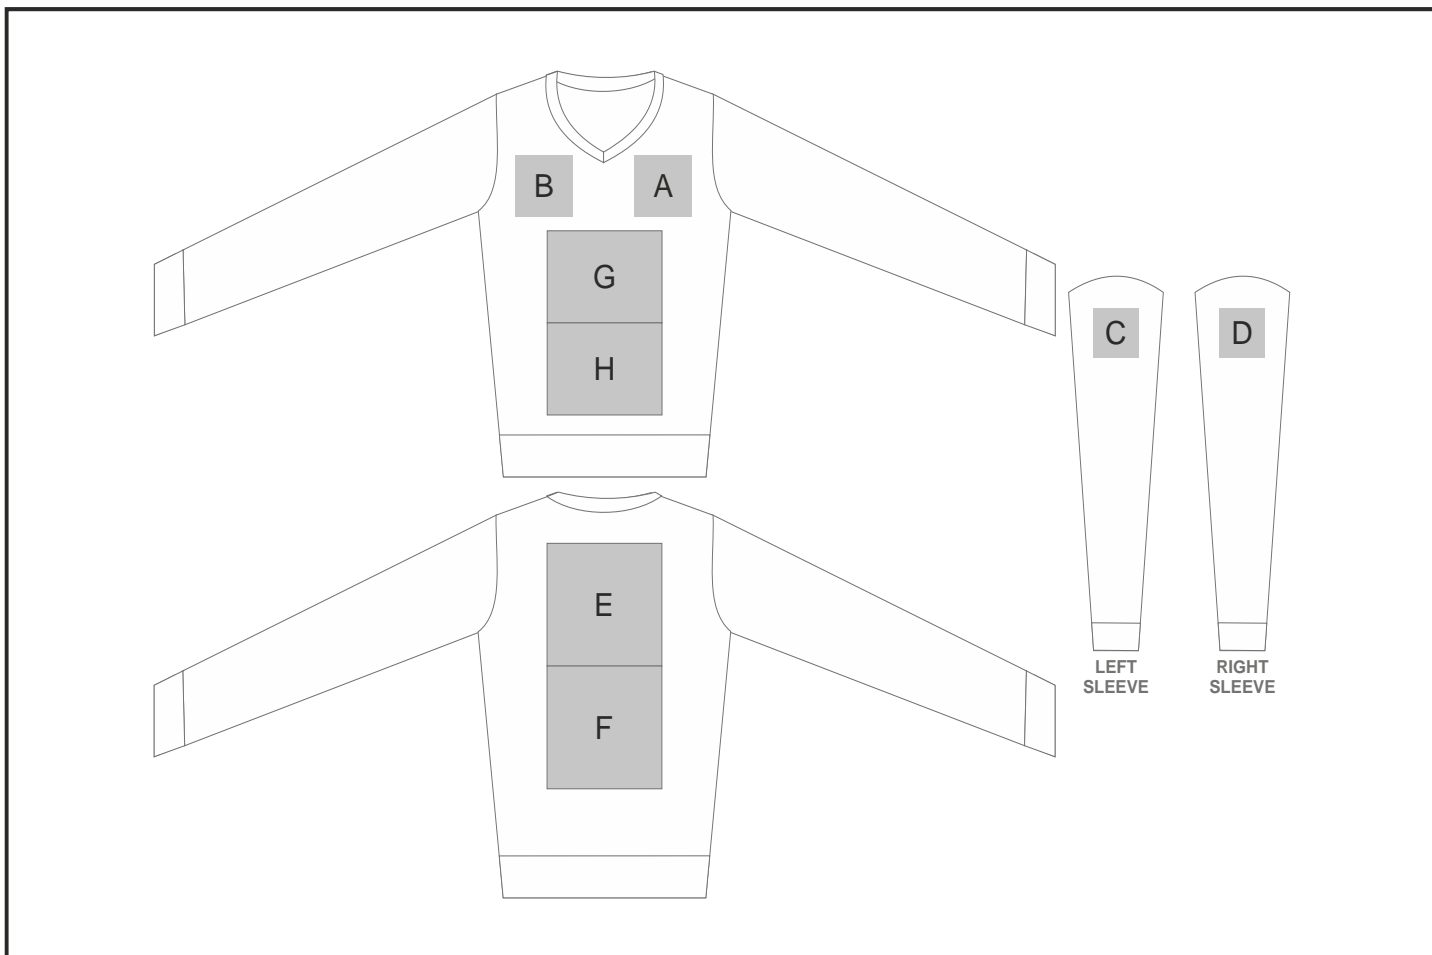

KW-AL-9-A

Ladies Long Sleeve Meta Low Pill Jersey

Need to know:

- Includes 1-Position Embroidery (setup fees apply)
- **EMB inclusive Parameters:** Left/Right Chest or Back = 100mm x 100mm
- Please note Pos G will be branded +/- 50mm from the placket
- Please note Pos H will be branded +/- 60mm from the bottom seam

Branding Options:

Position	Branding Method (Branding Code)	No. of Colours	Dimension
A	Embroidery (EMB-A)	N/A	100mm wide x 100mm high
B	Embroidery (EMB-A)	N/A	100mm wide x 100mm high
C	Embroidery (EMB-A)	N/A	80mm wide x 60mm high
D	Embroidery (EMB-A)	N/A	80mm wide x 60mm high

E	Embroidery (EMB-A)	N/A	200mm wide x 200mm high
F	Embroidery (EMB-A)	N/A	200mm wide x 200mm high
G	Embroidery (EMB-A)	N/A	200mm wide x 150mm high
H	Embroidery (EMB-A)	N/A	200mm wide x 150mm high