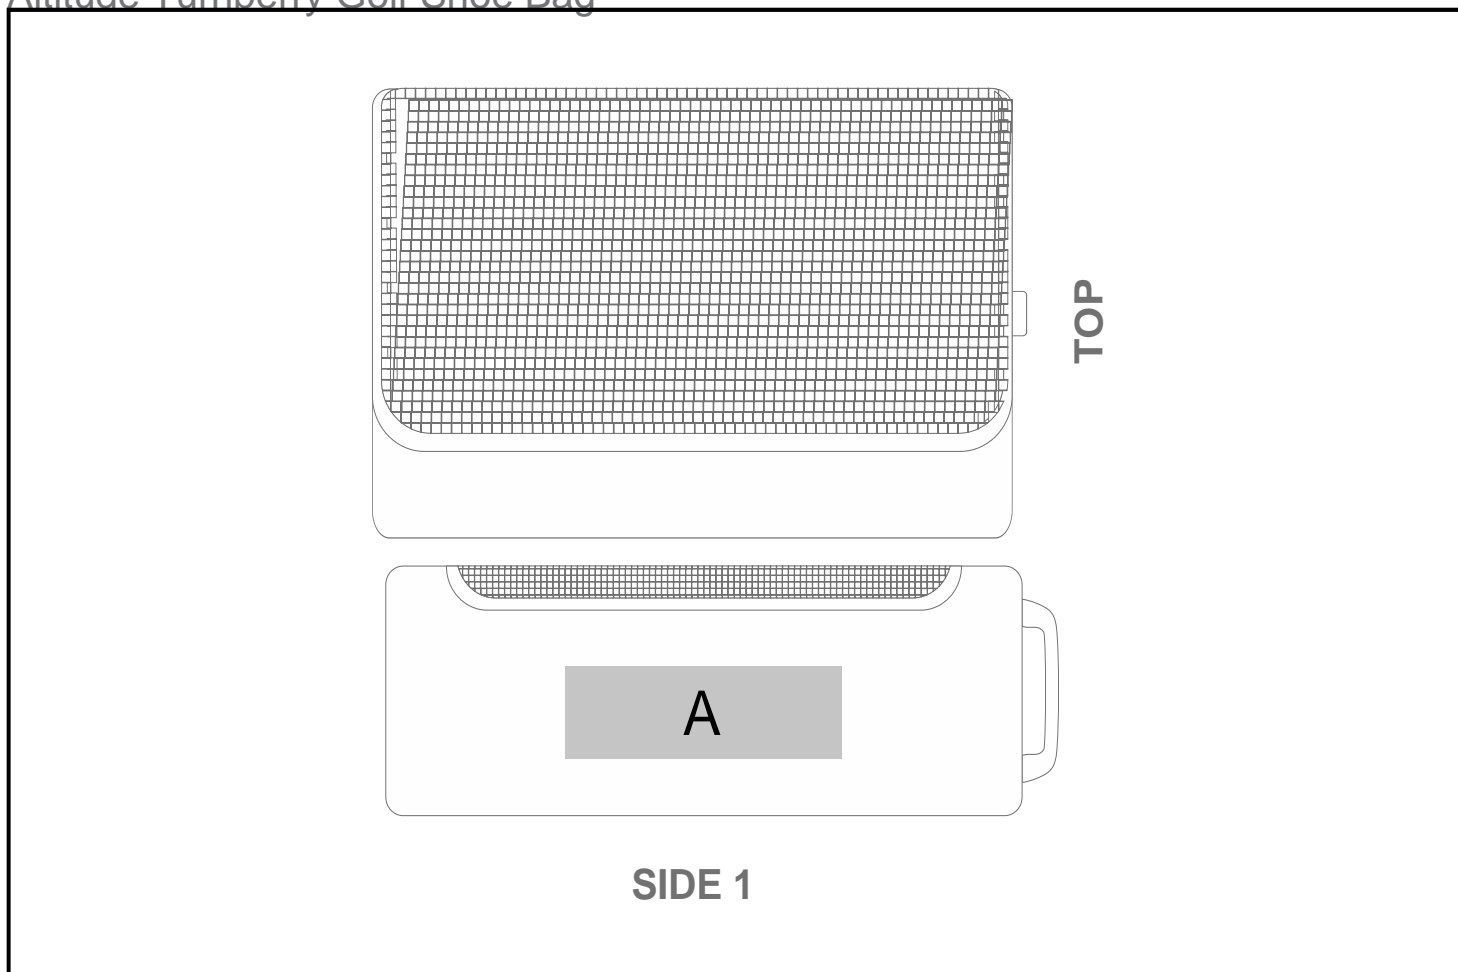

BG-AL-560-B

Altitude Turnberry Golf Shoe Bag

Need to know:

- Includes 1-Colour, 1-Position Screen Print (setup fees apply)

Branding Options:

Position	Branding Method (Branding Code)	No. of Colours	Dimension
A	Screen Print (SA)	1 Colour	160mm wide x 50mm high
A	Digital Direct Transfer (DDT-D)	Full Colour	105mm wide x 50mm high
A	Digital Direct Transfer (DDT-A)	Full Colour	140mm wide x 50mm high