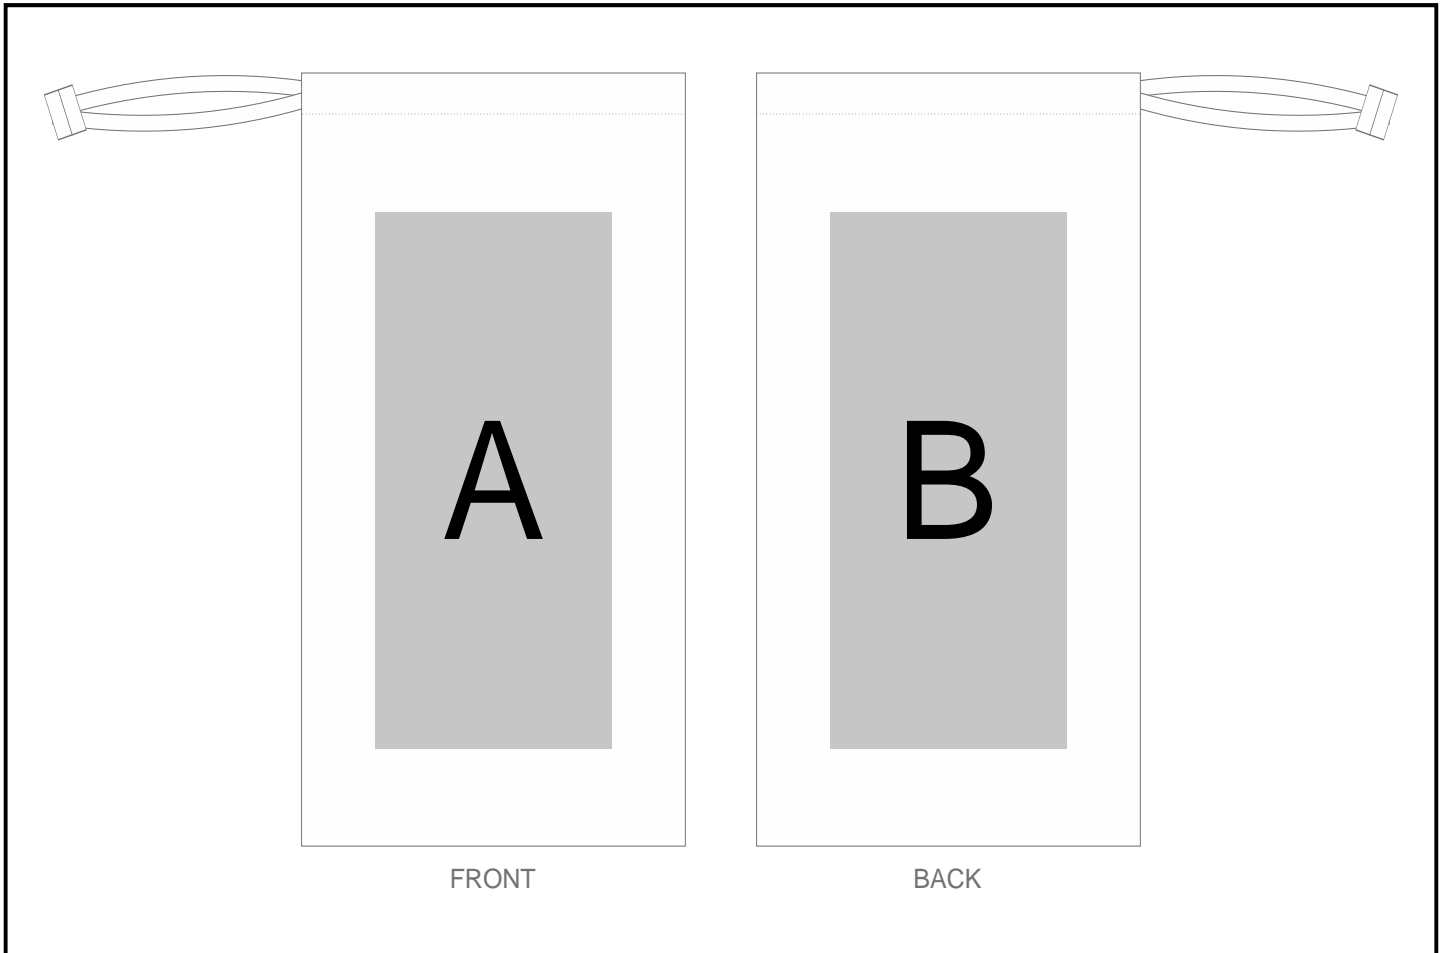

GV-AL-185-B

Altitude Tumble Wooden Block Tower Game

Need to know:

Includes 1-Colour, 1-Position Screen Print (setup fees apply)

Branding Options:

Position	Branding Method (Branding Code)	No. of Colours	Dimension
A	Screen Print (SA)	1 Colour	60mm wide x 150mm high
A	Digital Direct Transfer (DDT-D)	Full Colour	80mm wide x 74mm high
A	Digital Direct Transfer (DDT-A)	Full Colour	80mm wide x 148mm high
A	Digital Direct Transfer (DDT-B)	Full Colour	80mm wide x 170mm high

B	Screen Print (SA)	1 Colour	60mm wide x 150mm high
B	Digital Direct Transfer (DDT-D)	Full Colour	80mm wide x 74mm high
B	Digital Direct Transfer (DDT-A)	Full Colour	80mm wide x 148mm high
B	Digital Direct Transfer (DDT-B)	Full Colour	80mm wide x 170mm high