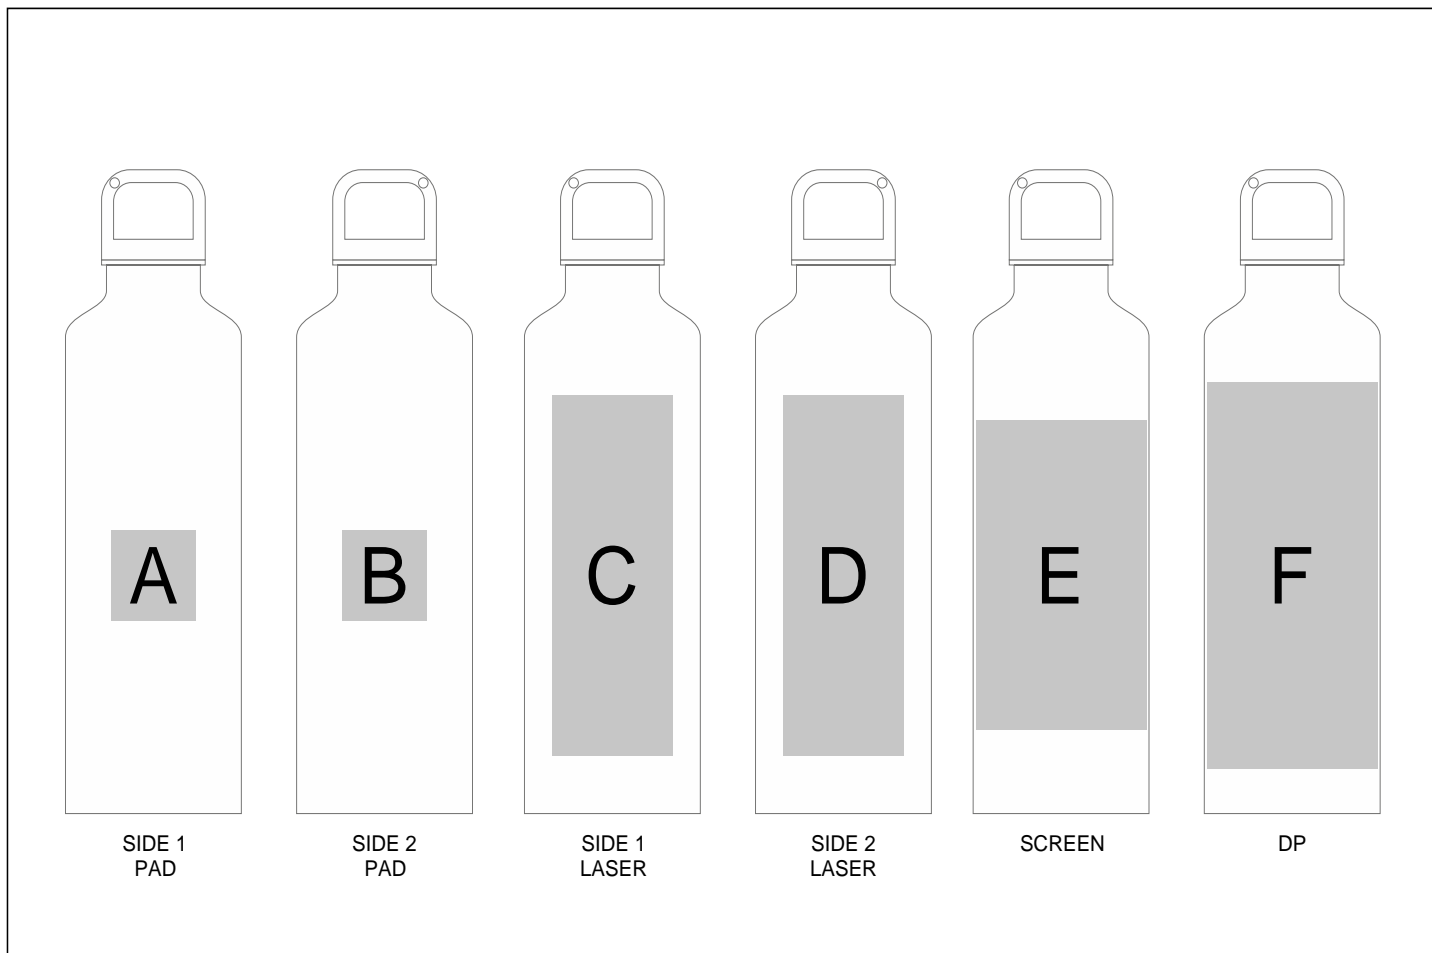

DR-AL-314-B

Altitude Andaman Recycled PET Water Bottle - 750ml

Need to know:

- Includes 1-Colour, 1-Position Pad Print OR 1-Colour, 1-Position Screen Wrap (setup fees apply)

- **Laser Colour:** Light Grey

Branding Options:

Position	Branding Method (Branding Code)	No. of Colours	Dimension
A	Pad Printing (PA)	4 Colours	35mm wide x 35mm high
B	Pad Printing (PA)	4 Colours	35mm wide x 35mm high
C	Laser Engraving (LA)	N/A	50mm wide x 140mm high
D	Laser Engraving (LA)	N/A	50mm wide x 140mm high
E	Screen Wrap (SW)	1 Colour	160mm wide x 120mm high

F

Digital Print Drinkware (DP-E)

Full Colour

230mm wide x 150mm high